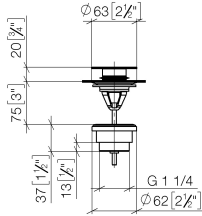

Basin Waste with push fastening 1 1/4" - Chrome

IMO

10 125 970

Fits: IMO, LULU, MADISON, MEM, TARA,
CL.1, LISSÉ, VAIA, META, CYO

	Chrome	10 125 970-00
	Brushed Platinum	10 125 970-06
	Platinum	10 125 970-08
	Durabress (23kt Gold)	10 125 970-09
	Dark Chrome	10 125 970-19
	Light Gold	10 125 970-26
	Brushed Light Gold	10 125 970-27
	Brushed Durabress (23kt Gold)	10 125 970-28
	Matte Black	10 125 970-33
	Platinum / Brushed Platinum	10 125 970-36
	Durabress / Brushed Durabress (23kt Gold)	10 125 970-38
	Brushed Bronze	10 125 970-42
	Brushed Champagne (22kt Gold)	10 125 970-46
	Champagne (22kt Gold)	10 125 970-47
	Brushed Chrome	10 125 970-93
	Brushed Dark Platinum	10 125 970-99

Basin Waste with push fastening 1 1/4" - Chrome

IMO

10 125 970

Only suitable for basins with an overflow.

10 125 970

mm [inches]

10 125 970

Product version from 10/1/2023

Parts for other
finishes can be found
here: Brushed
Platinum

Basin Waste with push fastening 1 1/4" - Chrome

IMO

10 125 970

Spare parts list

Product version from 10/1/2023

No.	Item Number	Name	Quantity used	Delivery time
	04 31 20 096 00-00	plug	6	10