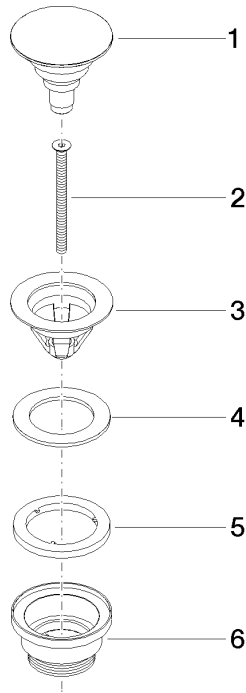

Basin Waste with push fastening 1 1/4" - Chrome

IMO

10 125 970

Fits: IMO, LULU, MADISON, MEM, TARA,
CL.1, LISSÉ, VAIA, META, CYO

	Chrome	10 125 970-00
	Brushed Platinum	10 125 970-06
	Platinum	10 125 970-08
	Durabress (23kt Gold)	10 125 970-09
	Dark Chrome	10 125 970-19
	Light Gold	10 125 970-26
	Brushed Light Gold	10 125 970-27
	Brushed Durabress (23kt Gold)	10 125 970-28
	Matte Black	10 125 970-33
	Platinum / Brushed Platinum	10 125 970-36
	Durabress / Brushed Durabress (23kt Gold)	10 125 970-38
	Brushed Bronze	10 125 970-42
	Brushed Champagne (22kt Gold)	10 125 970-46
	Champagne (22kt Gold)	10 125 970-47
	Brushed Chrome	10 125 970-93
	Brushed Dark Platinum	10 125 970-99

Basin Waste with push fastening 1 1/4" - Chrome

IMO

10 125 970

Only suitable for basins with an overflow.

10 125 970

mm [inches]

10 125 970

Product version from 10/1/2023

Parts for other
finishes can be found
here: Brushed
Platinum

Basin Waste with push fastening 1 1/4" - Chrome

IMO

10 125 970

Spare parts list

Product version from 10/1/2023

No.	Item Number	Name	Quantity used	Delivery time
	04 31 20 096 00-00	plug	6	10