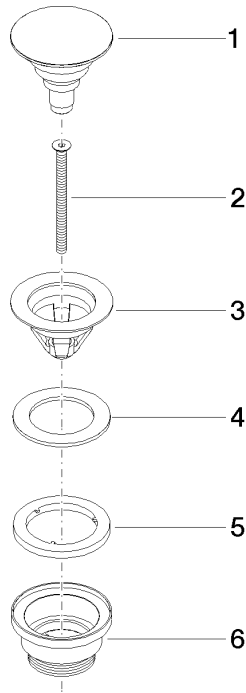

10 125 970

Fits: IMO, LULU, MADISON, MEM, TARA,
CL.1, LISSÉ, VAIA, META, CYO

| | | |
|--|---|---------------|
|  | Matte Black | 10 125 970-33 |
|  | Chrome | 10 125 970-00 |
|  | Brushed Platinum | 10 125 970-06 |
|  | Platinum | 10 125 970-08 |
|  | Durabress (23kt Gold) | 10 125 970-09 |
|  | Dark Chrome | 10 125 970-19 |
|  | Light Gold | 10 125 970-26 |
|  | Brushed Light Gold | 10 125 970-27 |
|  | Brushed Durabress (23kt Gold) | 10 125 970-28 |
| | Platinum / Brushed Platinum | 10 125 970-36 |
| | Durabress / Brushed Durabress (23kt Gold) | 10 125 970-38 |
|  | Brushed Bronze | 10 125 970-42 |
|  | Brushed Champagne (22kt Gold) | 10 125 970-46 |
|  | Champagne (22kt Gold) | 10 125 970-47 |
|  | Brushed Chrome | 10 125 970-93 |
|  | Brushed Dark Platinum | 10 125 970-99 |

Basin Waste with push fastening 1 1/4" - Matte Black

IMO

10 125 970

Only suitable for basins with an overflow.

10 125 970

mm [inches]

10 125 970

Product version from 10/1/2023

Parts for other
finishes can be found
here: [Chrome](#)

Basin Waste with push fastening 1 1/4" - Matte Black

IMO

10 125 970

Spare parts list

Product version from 10/1/2023

| No. | Item Number | Name | Quantity used | Delivery time |
|-----|--------------------|------|---------------|---------------|
| | 04 31 20 096 00-33 | plug | 6 | 30 |