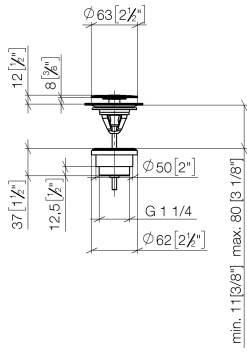

Basin Waste without press-closing 1 1/4" - Chrome

IMO

10 126 970

Fits: IMO, LULU, MADISON, MEM, TARA,
CL.1, LISSÉ, VAIA, META, CYO

	Chrome	10 126 970-00
	Brushed Platinum	10 126 970-06
	Platinum	10 126 970-08
	Durabress (23kt Gold)	10 126 970-09
	Dark Chrome	10 126 970-19
	Light Gold	10 126 970-26
	Brushed Light Gold	10 126 970-27
	Brushed Durabress (23kt Gold)	10 126 970-28
	Matte Black	10 126 970-33
	Brushed Bronze	10 126 970-42
	Brushed Champagne (22kt Gold)	10 126 970-46
	Champagne (22kt Gold)	10 126 970-47
	Brushed Chrome	10 126 970-93
	Brushed Dark Platinum	10 126 970-99

Basin Waste without press-closing 1 1/4" - Chrome

IMO

10 126 970

Only suitable for sinks without an overflow.

Basin Waste without press-closing 1 1/4" - Chrome

10 126 970

mm [inches]

10 126 970

Product version from 10/1/2023

Parts for other
finishes can be found
here: Brushed
Platinum

Basin Waste without press-closing 1 1/4" - Chrome

IMO

10 126 970

Spare parts list

Product version from 10/1/2023

No.	Item Number	Name	Quantity used	Delivery time
	09 31 20 097-00	plug	6	10