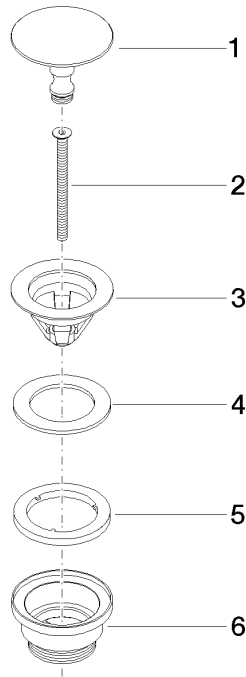

Basin Waste without press-closing 1 1/4" - Chrome

IMO

10 126 970

Fits: IMO, LULU, MADISON, MEM, TARA,
CL.1, LISSÉ, VAIA, META, CYO

	Chrome	10 126 970-00
	Brushed Platinum	10 126 970-06
	Platinum	10 126 970-08
	Durabress (23kt Gold)	10 126 970-09
	Dark Chrome	10 126 970-19
	Light Gold	10 126 970-26
	Brushed Light Gold	10 126 970-27
	Brushed Durabress (23kt Gold)	10 126 970-28
	Matte Black	10 126 970-33
	Brushed Bronze	10 126 970-42
	Brushed Champagne (22kt Gold)	10 126 970-46
	Champagne (22kt Gold)	10 126 970-47
	Brushed Chrome	10 126 970-93
	Brushed Dark Platinum	10 126 970-99

Basin Waste without press-closing 1 1/4" - Chrome

IMO

10 126 970

Only suitable for sinks without an overflow.

Basin Waste without press-closing 1 1/4" - Chrome

10 126 970

mm [inches]

10 126 970

Product version from 10/1/2023

Parts for other
finishes can be found
here: Brushed
Platinum

Basin Waste without press-closing 1 1/4" - Chrome

IMO

10 126 970

Spare parts list

Product version from 10/1/2023

No.	Item Number	Name	Quantity used	Delivery time
	09 31 20 097-00	plug	6	10