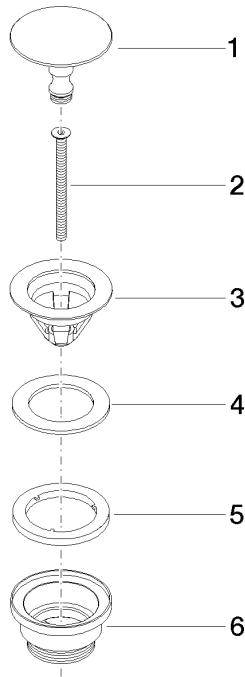

Basin Waste without press-closing 1 1/4" - Platinum

IMO

10 126 970

Fits: IMO, LULU, MADISON, MEM, TARA,
CL.1, LISSÉ, VAIA, META, CYO

	Platinum	10 126 970-08
	Chrome	10 126 970-00
	Brushed Platinum	10 126 970-06
	Durabress (23kt Gold)	10 126 970-09
	Dark Chrome	10 126 970-19
	Light Gold	10 126 970-26
	Brushed Light Gold	10 126 970-27
	Brushed Durabress (23kt Gold)	10 126 970-28
	Matte Black	10 126 970-33
	Brushed Bronze	10 126 970-42
	Brushed Champagne (22kt Gold)	10 126 970-46
	Champagne (22kt Gold)	10 126 970-47
	Brushed Chrome	10 126 970-93
	Brushed Dark Platinum	10 126 970-99

Basin Waste without press-closing 1 1/4" - Platinum

IMO

10 126 970

Only suitable for sinks without an overflow.

Basin Waste without press-closing 1 1/4" - Platinum

10 126 970

mm [inches]

10 126 970

Product version from 10/1/2023

Parts for other
finishes can be found
here: [Chrome](#)

Basin Waste without press-closing 1 1/4" - Platinum

IMO

10 126 970

Spare parts list

Product version from 10/1/2023

No.	Item Number	Name	Quantity used	Delivery time
	09 31 20 097-08	plug	6	60