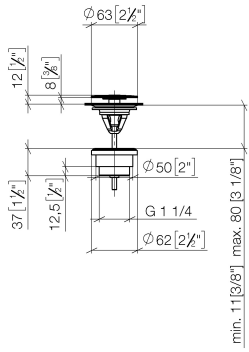

Basin Waste without press-closing 1 1/4" - Platinum

IMO

10 126 970

Fits: IMO, LULU, MADISON, MEM, TARA,
CL.1, LISSÉ, VAIA, META, CYO

	Platinum	10 126 970-08
	Chrome	10 126 970-00
	Brushed Platinum	10 126 970-06
	Durabress (23kt Gold)	10 126 970-09
	Dark Chrome	10 126 970-19
	Light Gold	10 126 970-26
	Brushed Light Gold	10 126 970-27
	Brushed Durabress (23kt Gold)	10 126 970-28
	Matte Black	10 126 970-33
	Brushed Bronze	10 126 970-42
	Brushed Champagne (22kt Gold)	10 126 970-46
	Champagne (22kt Gold)	10 126 970-47
	Brushed Chrome	10 126 970-93
	Brushed Dark Platinum	10 126 970-99

Basin Waste without press-closing 1 1/4" - Platinum

IMO

10 126 970

Only suitable for sinks without an overflow.

Basin Waste without press-closing 1 1/4" - Platinum

10 126 970

mm [inches]

10 126 970

Product version from 10/1/2023

Parts for other
finishes can be found
here: [Chrome](#)

Basin Waste without press-closing 1 1/4" - Platinum

IMO

10 126 970

Spare parts list

Product version from 10/1/2023

No.	Item Number	Name	Quantity used	Delivery time
	09 31 20 097-08	plug	6	60