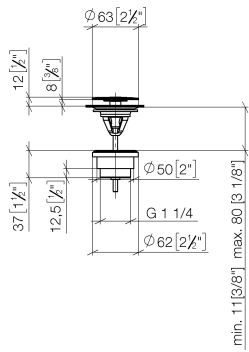

Basin Waste without press-closing 1 1/4" - Platinum

10 126 970 Product version from 10/1/2023

	Platinum	10 126 970-08
	Chrome	10 126 970-00
	Brushed Platinum	10 126 970-06
	Durabress (23kt Gold)	10 126 970-09
	Dark Chrome	10 126 970-19
	Light Gold	10 126 970-26
	Brushed Light Gold	10 126 970-27
	Brushed Durabress (23kt Gold)	10 126 970-28
	Matte Black	10 126 970-33
	Brushed Bronze	10 126 970-42
	Brushed Champagne (22kt Gold)	10 126 970-46
	Champagne (22kt Gold)	10 126 970-47
	Brushed Chrome	10 126 970-93
	Brushed Dark Platinum	10 126 970-99

Basin Waste without press-closing 1 1/4" - Platinum

10 126 970 Product version from 10/1/2023

Only suitable for sinks without an overflow.

Basin Waste without press-closing 1 1/4" - Platinum

10 126 970 Product version from 10/1/2023

mm [inches]

Basin Waste without press-closing 1 1/4" - Platinum

10 126 970 Product version from 10/1/2023

Parts for other finishes can be found here: [Chrome](#)

Spare parts list

No.	Item Number	Name	Quantity used	Delivery time
1	09 31 20 097-08	plug	1	60
2	09 30 30 179 90	screw	1	2
3	09 11 01 038-08	cup	1	40
4	09 14 05 061 90	seal	1	2
5	09 14 03 153 90	seal	1	2
6	09 11 10 156-08	connection	1	60