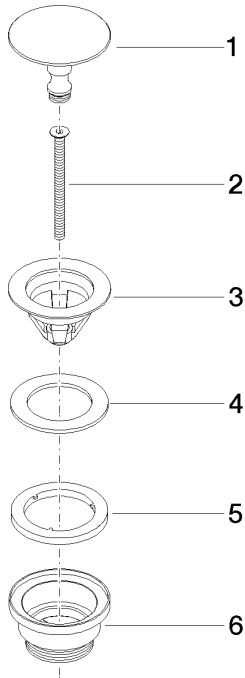

Basin Waste without press-closing 1 1/4" - Platinum

10 126 970 Product version from 10/1/2023

	Platinum	10 126 970-08
	Chrome	10 126 970-00
	Brushed Platinum	10 126 970-06
	Durabress (23kt Gold)	10 126 970-09
	Dark Chrome	10 126 970-19
	Light Gold	10 126 970-26
	Brushed Light Gold	10 126 970-27
	Brushed Durabress (23kt Gold)	10 126 970-28
	Matte Black	10 126 970-33
	Brushed Bronze	10 126 970-42
	Brushed Champagne (22kt Gold)	10 126 970-46
	Champagne (22kt Gold)	10 126 970-47
	Brushed Chrome	10 126 970-93
	Brushed Dark Platinum	10 126 970-99

Basin Waste without press-closing 1 1/4" - Platinum

10 126 970 Product version from 10/1/2023

Only suitable for sinks without an overflow.

Basin Waste without press-closing 1 1/4" - Platinum

10 126 970 Product version from 10/1/2023

mm [inches]

Basin Waste without press-closing 1 1/4" - Platinum

10 126 970 Product version from 10/1/2023

Parts for other finishes can be found here: [Chrome](#)

Spare parts list

No.	Item Number	Name	Quantity used	Delivery time
1	09 31 20 097-08	plug	1	60
2	09 30 30 179 90	screw	1	2
3	09 11 01 038-08	cup	1	40
4	09 14 05 061 90	seal	1	2
5	09 14 03 153 90	seal	1	2
6	09 11 10 156-08	connection	1	60