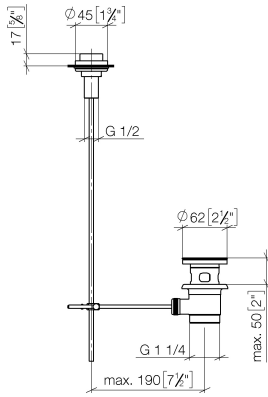

**Basin Waste with knob for deck mounting 1 1/4" - Brushed Platinum**

IMO

10 200 970

Fits: IMO, LULU, MADISON, MEM, TARA,  
CL.1, LISSÉ, VAIA, META, CYO

	Brushed Platinum	10 200 970-06
	Chrome	10 200 970-00
	Platinum	10 200 970-08
	Durabress (23kt Gold)	10 200 970-09
	Dark Chrome	10 200 970-19
	Light Gold	10 200 970-26
	Brushed Light Gold	10 200 970-27
	Brushed Durabress (23kt Gold)	10 200 970-28
	Matte Black	10 200 970-33
	Brushed Bronze	10 200 970-42
	Brushed Champagne (22kt Gold)	10 200 970-46
	Champagne (22kt Gold)	10 200 970-47
	Brushed Chrome	10 200 970-93
	Brushed Dark Platinum	10 200 970-99

## Basin Waste with knob for deck mounting 1 1/4" - Brushed Platinum

---

IMO

10 200 970

Only suitable for basins with an overflow.

10 200 970

mm [inches]

10 200 970

**Product version from 10/1/2023**

Parts for other finishes can be found here: [Chrome](#)

Basin Waste with knob for deck mounting 1 1/4" - Brushed Platinum

IMO

10 200 970

**Spare parts list**

**Product version from 10/1/2023**