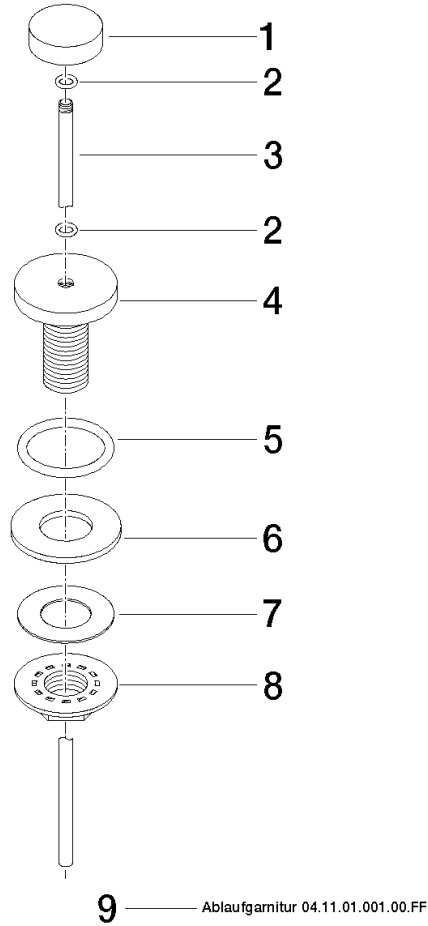

**Basin Waste with knob for deck mounting 1 1/4" - Brushed Platinum**

IMO

10 200 970

Fits: IMO, LULU, MADISON, MEM, TARA,  
CL.1, LISSÉ, VAIA, META, CYO

	Brushed Platinum	10 200 970-06
	Chrome	10 200 970-00
	Platinum	10 200 970-08
	Durabress (23kt Gold)	10 200 970-09
	Dark Chrome	10 200 970-19
	Light Gold	10 200 970-26
	Brushed Light Gold	10 200 970-27
	Brushed Durabress (23kt Gold)	10 200 970-28
	Matte Black	10 200 970-33
	Brushed Bronze	10 200 970-42
	Brushed Champagne (22kt Gold)	10 200 970-46
	Champagne (22kt Gold)	10 200 970-47
	Brushed Chrome	10 200 970-93
	Brushed Dark Platinum	10 200 970-99

## Basin Waste with knob for deck mounting 1 1/4" - Brushed Platinum

---

IMO

10 200 970

Only suitable for basins with an overflow.

10 200 970

mm [inches]

10 200 970

**Product version from 10/1/2023**

Parts for other finishes can be found here: [Chrome](#)

Basin Waste with knob for deck mounting 1 1/4" - Brushed Platinum

IMO

10 200 970

**Spare parts list**

**Product version from 10/1/2023**

No.	Item Number	Name	Quantity used	Delivery time
	09 21 33 001-06	handle	10	10