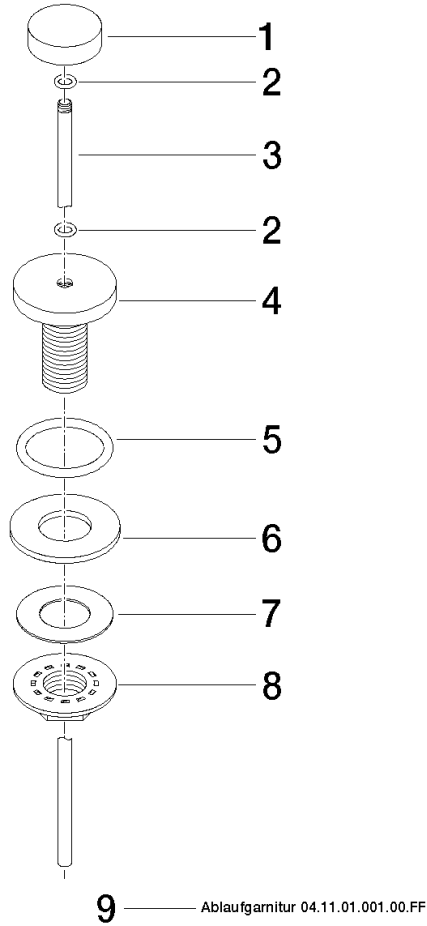

Basin Waste with knob for deck mounting 1 1/4" - Platinum

IMO

10 200 970

Fits: IMO, LULU, MADISON, MEM, TARA,
CL.1, LISSÉ, VAIA, META, CYO

	Platinum	10 200 970-08
	Chrome	10 200 970-00
	Brushed Platinum	10 200 970-06
	Durabress (23kt Gold)	10 200 970-09
	Dark Chrome	10 200 970-19
	Light Gold	10 200 970-26
	Brushed Light Gold	10 200 970-27
	Brushed Durabress (23kt Gold)	10 200 970-28
	Matte Black	10 200 970-33
	Brushed Bronze	10 200 970-42
	Brushed Champagne (22kt Gold)	10 200 970-46
	Champagne (22kt Gold)	10 200 970-47
	Brushed Chrome	10 200 970-93
	Brushed Dark Platinum	10 200 970-99

Basin Waste with knob for deck mounting 1 1/4" - Platinum

IMO

10 200 970

Only suitable for basins with an overflow.

10 200 970

mm [inches]

10 200 970

Product version from 10/1/2023

Parts for other finishes can be found here: [Chrome](#)

Basin Waste with knob for deck mounting 1 1/4" - Platinum

IMO

10 200 970

Spare parts list

Product version from 10/1/2023

No.	Item Number	Name	Quantity used	Delivery time
	09 21 33 001-08	handle	10	40