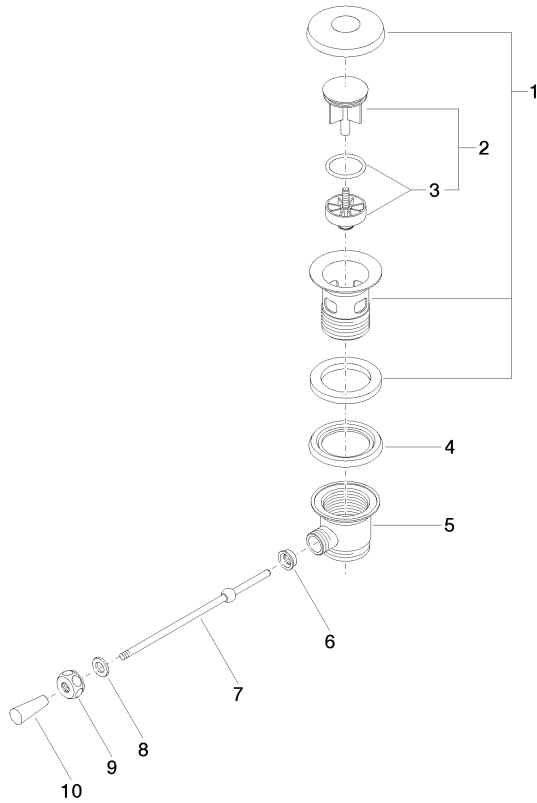

10 300 970

- length of knee lever 185 mm
- Only suitable for basins with an overflow.

Fits: IMO, LULU, MADISON, MEM, TARA,  
CL.1, LISSÉ, VAIA, META, CYO

	Chrome	10 300 970-00
	Brushed Platinum	10 300 970-06
	Platinum	10 300 970-08
	Durabress (23kt Gold)	10 300 970-09
	Dark Chrome	10 300 970-19
	Light Gold	10 300 970-26
	Brushed Light Gold	10 300 970-27
	Brushed Durabress (23kt Gold)	10 300 970-28
	Matte Black	10 300 970-33
	Brushed Bronze	10 300 970-42
	Brushed Champagne (22kt Gold)	10 300 970-46
	Champagne (22kt Gold)	10 300 970-47
	Brushed Chrome	10 300 970-93
	Brushed Dark Platinum	10 300 970-99

10 300 970

mm [inches]  
1:2

10 300 970

**Product version from 10/1/2023**

Parts for other  
finishes can be found  
here: Brushed  
Platinum

## Basin Waste 1 1/4" - Chrome

IMO

10 300 970

### Spare parts list