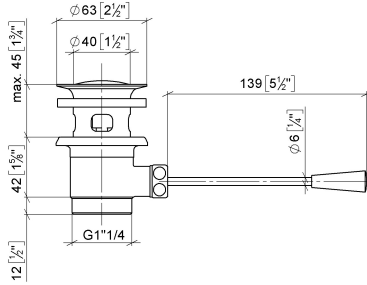

10 300 970

- length of knee lever 185 mm
- Only suitable for basins with an overflow.

Fits: IMO, LULU, MADISON, MEM, TARA,  
CL.1, LISSÉ, VAIA, META, CYO

	Chrome	10 300 970-00
	Brushed Platinum	10 300 970-06
	Platinum	10 300 970-08
	Durabress (23kt Gold)	10 300 970-09
	Dark Chrome	10 300 970-19
	Light Gold	10 300 970-26
	Brushed Light Gold	10 300 970-27
	Brushed Durabress (23kt Gold)	10 300 970-28
	Matte Black	10 300 970-33
	Brushed Bronze	10 300 970-42
	Brushed Champagne (22kt Gold)	10 300 970-46
	Champagne (22kt Gold)	10 300 970-47
	Brushed Chrome	10 300 970-93
	Brushed Dark Platinum	10 300 970-99

10 300 970

mm [inches]  
1:2

10 300 970

**Product version from 10/1/2023**

Parts for other  
finishes can be found  
here: Brushed  
Platinum

## Basin Waste 1 1/4" - Chrome

IMO

10 300 970