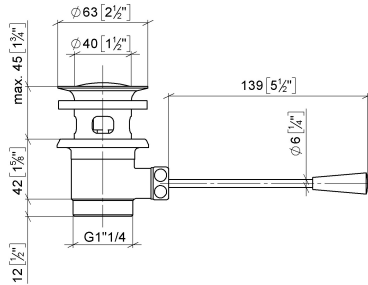

10 300 970 Product version from 10/1/2023

- length of knee lever 185 mm
- Only suitable for basins with an overflow.

Fits: IMO, LULU, MADISON, MEM, TARA,
CL.1, LISSÉ, VAIA, META, CYO

	Brushed Light Gold	10 300 970-27
	Chrome	10 300 970-00
	Brushed Platinum	10 300 970-06
	Platinum	10 300 970-08
	Durabress (23kt Gold)	10 300 970-09
	Dark Chrome	10 300 970-19
	Light Gold	10 300 970-26
	Brushed Durabress (23kt Gold)	10 300 970-28
	Matte Black	10 300 970-33
	Brushed Bronze	10 300 970-42
	Brushed Champagne (22kt Gold)	10 300 970-46
	Champagne (22kt Gold)	10 300 970-47
	Brushed Chrome	10 300 970-93
	Brushed Dark Platinum	10 300 970-99

10 300 970 Product version from 10/1/2023

mm [inches]
1:2

10 300 970 Product version from 10/1/2023

Parts for other finishes can be found here: [Chrome](#)

Spare parts list

No.	Item Number	Name	Quantity used	Delivery time
1	90 11 01 026 00-27	cup	1	30
2	04 31 20 016 00-27	plug	1	-
Spare part can no longer be ordered, please order the replacement item				
3	04 28 10 026 00 90	accessories	1	2
4	09 14 03 025 90	seal	1	2
5	09 11 01 023-27	cup	1	60
6	09 14 05 040 90	seal	1	2
7	09 31 09 055-27	pull-rod	1	60
8	09 30 11 049 90	disc	1	2
9	09 23 30 003-27	nut	1	60
10	09 20 01 040-27	handle	1	60