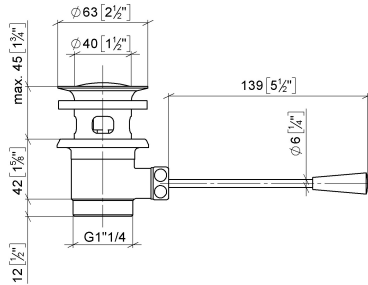

**Basin Waste 1 1/4" - Brushed Champagne (22kt Gold)**

IMO

10 300 970 Product version from 10/1/2023

- length of knee lever 185 mm
- Only suitable for basins with an overflow.

Fits: IMO, LULU, MADISON, MEM, TARA, CL.1, LISSÉ, VAIA, META, CYO

10 300 970 Product version from 10/1/2023

mm [inches]  
1:2

10 300 970 Product version from 10/1/2023

Parts for other finishes can be found here: [Chrome](#)

**Spare parts list**

No.	Item Number	Name	Quantity used	Delivery time
1	90 11 01 026 00-46	cup	1	30
2	04 31 20 016 00-46	plug	1	-
Spare part can no longer be ordered, please order the replacement item				
3	04 28 10 026 00 90	accessories	1	2
4	09 14 03 025 90	seal	1	2
5	09 11 01 023-46	cup	1	60
6	09 14 05 040 90	seal	1	2
7	09 31 09 055-46	pull-rod	1	30
8	09 30 11 049 90	disc	1	2
9	09 23 30 003-46	nut	1	30
10	09 20 01 040-46	handle	1	30