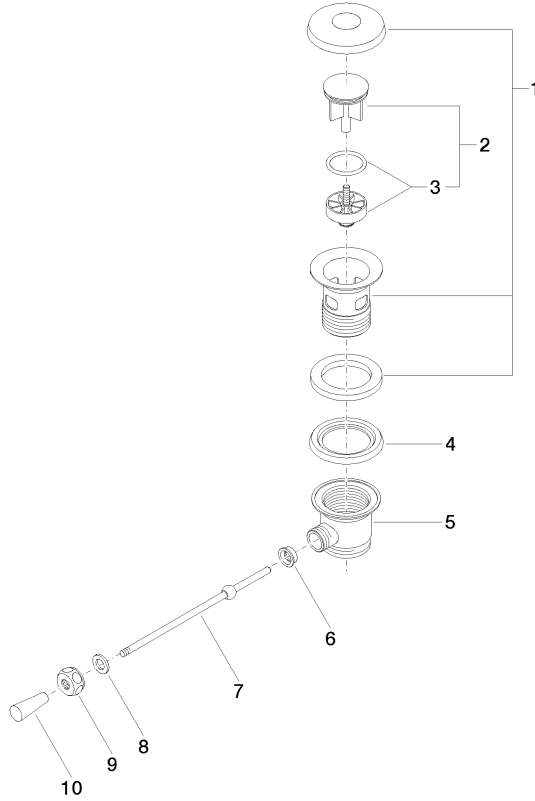

**Basin Waste 1 1/4" - Brushed Champagne (22kt Gold)**

IMO

10 300 970 Product version from 10/1/2023

- length of knee lever 185 mm
- Only suitable for basins with an overflow.

Fits: IMO, LULU, MADISON, MEM, TARA, CL.1, LISSÉ, VAIA, META, CYO

	Brushed Champagne (22kt Gold)	10 300 970-46
	Chrome	10 300 970-00
	Brushed Platinum	10 300 970-06
	Platinum	10 300 970-08
	Durabrand (23kt Gold)	10 300 970-09
	Dark Chrome	10 300 970-19
	Light Gold	10 300 970-26
	Brushed Light Gold	10 300 970-27
	Brushed Durabrand (23kt Gold)	10 300 970-28
	Matte Black	10 300 970-33
	Brushed Bronze	10 300 970-42
	Champagne (22kt Gold)	10 300 970-47
	Brushed Chrome	10 300 970-93
	Brushed Dark Platinum	10 300 970-99

10 300 970 Product version from 10/1/2023

mm [inches]  
1:2

10 300 970 Product version from 10/1/2023

Parts for other finishes can be found here: [Chrome](#)

**Spare parts list**

No.	Item Number	Name	Quantity used	Delivery time
1	90 11 01 026 00-46	cup	1	30
2	04 31 20 016 00-46	plug	1	-
Spare part can no longer be ordered, please order the replacement item				
3	04 28 10 026 00 90	accessories	1	2
4	09 14 03 025 90	seal	1	2
5	09 11 01 023-46	cup	1	60
6	09 14 05 040 90	seal	1	2
7	09 31 09 055-46	pull-rod	1	30
8	09 30 11 049 90	disc	1	2
9	09 23 30 003-46	nut	1	30
10	09 20 01 040-46	handle	1	30