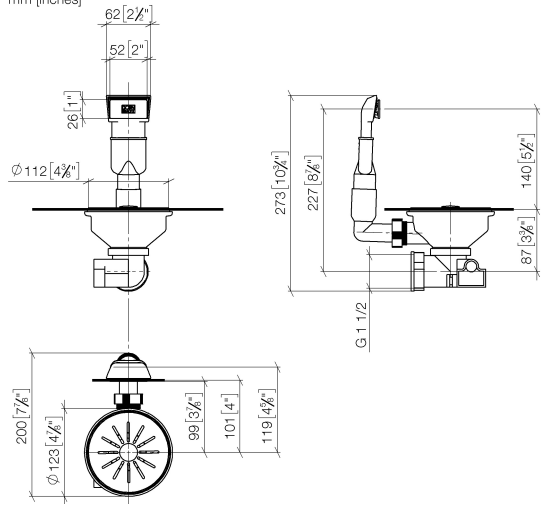

Pop-up waste and overflow closable by hand - Stainless Steel

10 400 003

- 3½" drain valve closable by hand
- concealed overflow
- strainer insert

Only suitable for combining with polished high-grade steel kitchen sinks.

Pop-up waste and overflow closable by hand - Stainless Steel

10 400 003

mm [inches]

Pop-up waste and overflow closable by hand - Stainless Steel

10 400 003

Spare parts list

No.	Item Number	Name	Quantity used	Delivery time
1	90 11 01 200 09-85	connection	1	60
2	90 11 01 200 07-85	plug	1	60
3	90 11 01 200 08-85	casing (completely)	1	2
4	90 11 01 201 02 90	pipng	1	60