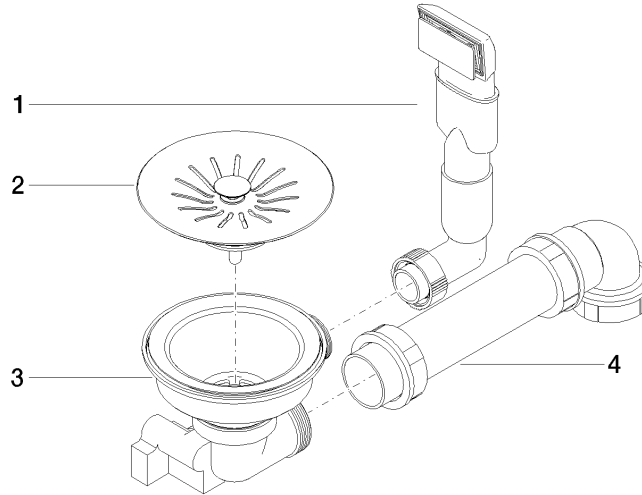

Pop-up waste and overflow closable by hand - Stainless Steel

10 400 003

- 3½" drain valve closable by hand
- concealed overflow
- strainer insert

Only suitable for combining with polished high-grade steel kitchen sinks.

Pop-up waste and overflow closable by hand - Stainless Steel

10 400 003

mm [inches]

Pop-up waste and overflow closable by hand - Stainless Steel

10 400 003

Spare parts list

No.	Item Number	Name	Quantity used	Delivery time
1	90 11 01 200 09-85	connection	1	60
2	90 11 01 200 07-85	plug	1	60
3	90 11 01 200 08-85	casing (completely)	1	2
4	90 11 01 201 02 90	pipng	1	60