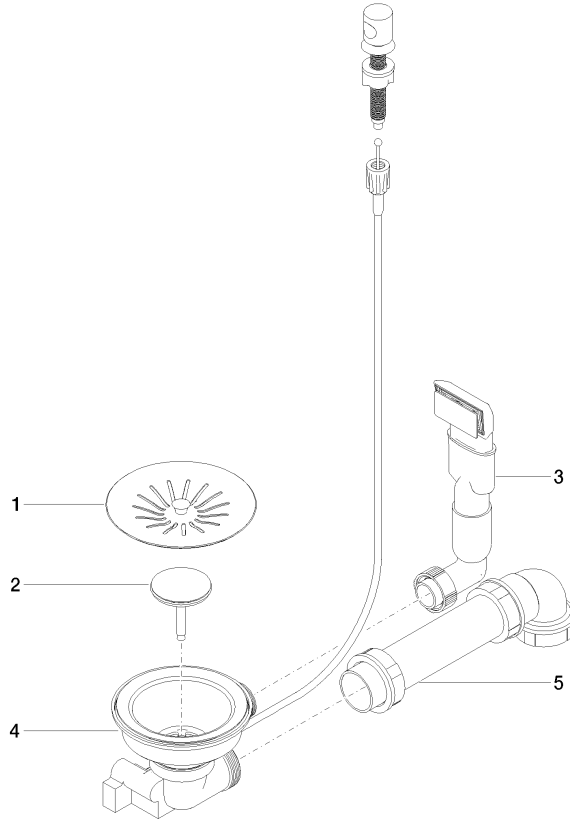

## Pop-up waste and overflow with knob - Stainless Steel

---

10 405 003

- 3/2" strainer waste valve
- pull knob with Bowden cable
- concealed overflow
- strainer insert

Only suitable for combining with polished high-grade steel kitchen sinks.

**Pop-up waste and overflow with knob - Stainless Steel**

10 405 003

**Spare parts list**

No.	Item Number	Name	Quantity used	Delivery time
1	90 11 01 201 06-85	cover	1	60
2	90 11 01 201 01 90	plug	1	60
3	90 11 01 201 07-85	connection	1	2
4	90 11 01 201 08-85	casing ( completely )	1	2
5	90 11 01 201 02 90	pipng	1	60