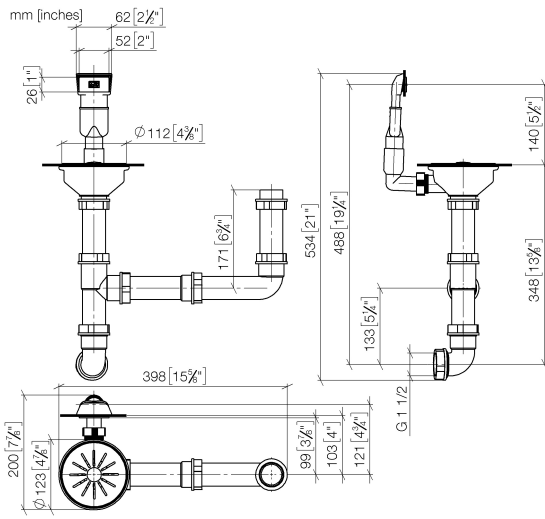

Pop-up waste and overflow closable by hand - Stainless Steel

10 415 003

- 3/2" drain valve closable by hand
- concealed overflow
- strainer insert
- suitable for sink 38 180 003

Only suitable for combining with polished high-grade steel kitchen sinks.

Pop-up waste and overflow closable by hand - Stainless Steel

10 415 003

Pop-up waste and overflow closable by hand - Stainless Steel

10 415 003

Spare parts list

No.	Item Number	Name	Quantity used	Delivery time
1	90 11 01 200 09-85	connection	1	60
2	90 11 01 200 07-85	plug	1	60
3	90 11 01 200 08-85	casing (completely)	1	2
4	90 11 01 200 02 90	piping	1	60