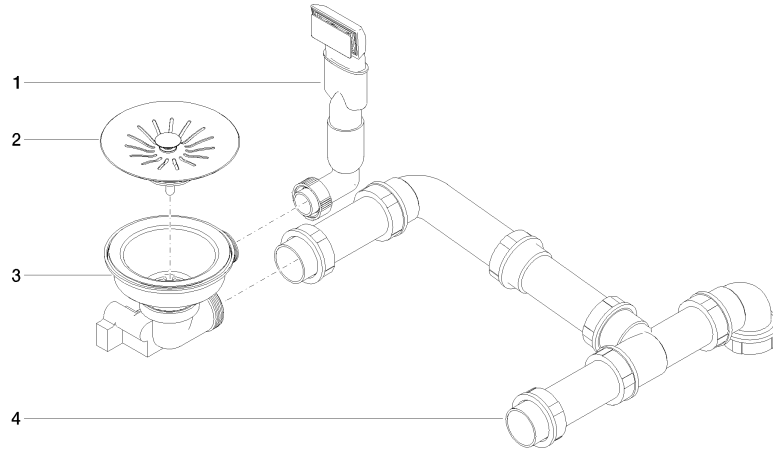

Pop-up waste and overflow closable by hand - Stainless Steel

10 415 003

- 3/2" drain valve closable by hand
- concealed overflow
- strainer insert
- suitable for sink 38 180 003

Only suitable for combining with polished high-grade steel kitchen sinks.

Pop-up waste and overflow closable by hand - Stainless Steel

10 415 003

Pop-up waste and overflow closable by hand - Stainless Steel

10 415 003

Spare parts list

No.	Item Number	Name	Quantity used	Delivery time
1	90 11 01 200 09-85	connection	1	60
2	90 11 01 200 07-85	plug	1	60
3	90 11 01 200 08-85	casing (completely)	1	2
4	90 11 01 200 02 90	piping	1	60