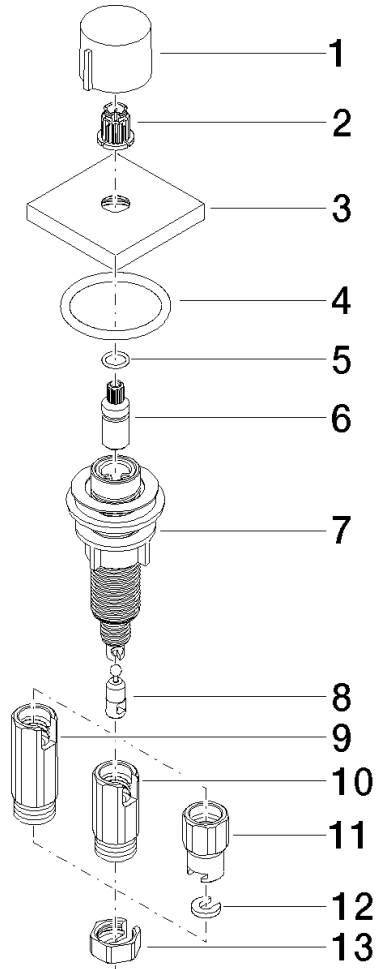

Strainer waste with control handle - Brushed Platinum

LOT

10 711 970

- control for single basin
- including adapter for Bowden cable

Fits LOT

	Brushed Platinum	10 711 970-06
	Chrome	10 711 970-00
	Platinum	10 711 970-08
	Durabress (23kt Gold)	10 711 970-09
	Dark Chrome	10 711 970-19
	Brushed Durabress (23kt Gold)	10 711 970-28
	Matte Black	10 711 970-33
	Brushed Champagne (22kt Gold)	10 711 970-46
	Champagne (22kt Gold)	10 711 970-47
	Brushed Chrome	10 711 970-93
	Brushed Dark Platinum	10 711 970-99

10 711 970

mm [inches]

10 711 970

Parts for other finishes can be found here: [Chrome](#)

Strainer waste with control handle - Brushed Platinum

LOT

10 711 970

Spare parts list

No.	Item Number	Name	Quantity used	Delivery time
	09 20 97 030-06	handle	13	10