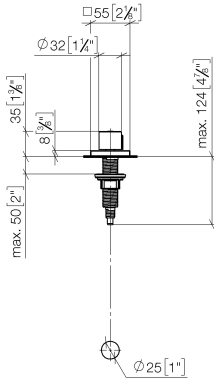

Strainer waste with control handle - Brushed Platinum

LOT

10 711 970

- control for single basin
- including adapter for Bowden cable

Fits LOT

	Brushed Platinum	10 711 970-06
	Chrome	10 711 970-00
	Platinum	10 711 970-08
	Durabress (23kt Gold)	10 711 970-09
	Dark Chrome	10 711 970-19
	Brushed Durabress (23kt Gold)	10 711 970-28
	Matte Black	10 711 970-33
	Brushed Champagne (22kt Gold)	10 711 970-46
	Champagne (22kt Gold)	10 711 970-47
	Brushed Chrome	10 711 970-93
	Brushed Dark Platinum	10 711 970-99

10 711 970

mm [inches]

10 711 970

Parts for other finishes can be found here: [Chrome](#)

Strainer waste with control handle - Brushed Platinum

LOT

10 711 970

Spare parts list

No.	Item Number	Name	Quantity used	Delivery time
	09 20 97 030-06	handle	13	10