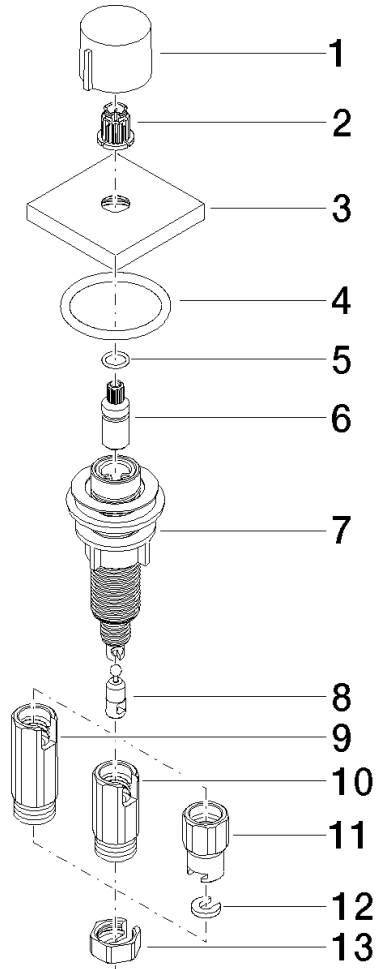

Strainer waste with control handle - Durabross (23kt Gold)

LOT

10 711 970

- control for single basin
- including adapter for Bowden cable

Fits LOT

	Durabross (23kt Gold)	10 711 970-09
	Chrome	10 711 970-00
	Brushed Platinum	10 711 970-06
	Platinum	10 711 970-08
	Dark Chrome	10 711 970-19
	Brushed Durabross (23kt Gold)	10 711 970-28
	Matte Black	10 711 970-33
	Brushed Champagne (22kt Gold)	10 711 970-46
	Champagne (22kt Gold)	10 711 970-47
	Brushed Chrome	10 711 970-93
	Brushed Dark Platinum	10 711 970-99

10 711 970

mm [inches]

10 711 970

Parts for other finishes can be found here: [Chrome](#)

Strainer waste with control handle - Durabross (23kt Gold)

LOT

10 711 970

Spare parts list

No.	Item Number	Name	Quantity used	Delivery time
	09 20 97 030-09	handle	13	40