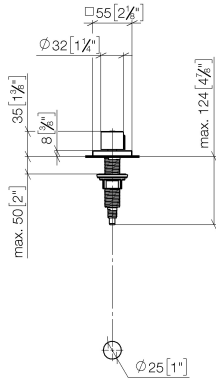

Strainer waste with control handle - Durabross (23kt Gold)

LOT

10 711 970

- control for single basin
- including adapter for Bowden cable

Fits LOT

	Durabross (23kt Gold)	10 711 970-09
	Chrome	10 711 970-00
	Brushed Platinum	10 711 970-06
	Platinum	10 711 970-08
	Dark Chrome	10 711 970-19
	Brushed Durabross (23kt Gold)	10 711 970-28
	Matte Black	10 711 970-33
	Brushed Champagne (22kt Gold)	10 711 970-46
	Champagne (22kt Gold)	10 711 970-47
	Brushed Chrome	10 711 970-93
	Brushed Dark Platinum	10 711 970-99

10 711 970

mm [inches]

10 711 970

Parts for other finishes can be found here: [Chrome](#)

Strainer waste with control handle - Durabross (23kt Gold)

LOT

10 711 970

Spare parts list

No.	Item Number	Name	Quantity used	Delivery time
	09 20 97 030-09	handle	13	40