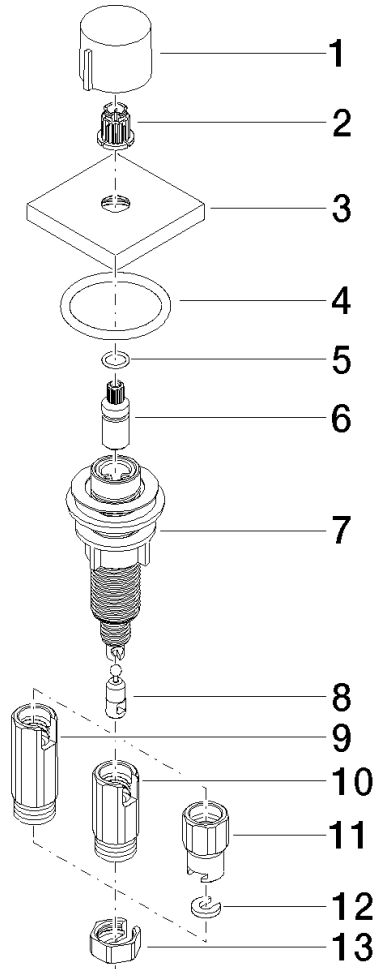

Strainer waste with control handle - Brushed Durabross (23kt Gold)

LOT

10 711 970

- control for single basin
- including adapter for Bowden cable

Fits LOT

	Brushed Durabross (23kt Gold)	10 711 970-28
	Chrome	10 711 970-00
	Brushed Platinum	10 711 970-06
	Platinum	10 711 970-08
	Durabross (23kt Gold)	10 711 970-09
	Dark Chrome	10 711 970-19
	Matte Black	10 711 970-33
	Brushed Champagne (22kt Gold)	10 711 970-46
	Champagne (22kt Gold)	10 711 970-47
	Brushed Chrome	10 711 970-93
	Brushed Dark Platinum	10 711 970-99

10 711 970

mm [inches]

10 711 970

Parts for other finishes can be found here: Chrome

Strainer waste with control handle - Brushed Durabrass (23kt Gold)

LOT

10 711 970

Spare parts list

No.	Item Number	Name	Quantity used	Delivery time
	09 20 97 030-28	handle	13	20