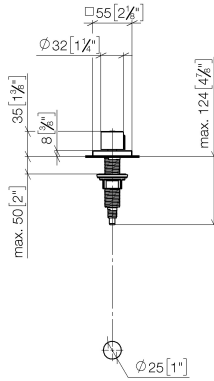

Strainer waste with control handle - Brushed Durabross (23kt Gold)

LOT

10 711 970

- control for single basin
- including adapter for Bowden cable

Fits LOT

	Brushed Durabross (23kt Gold)	10 711 970-28
	Chrome	10 711 970-00
	Brushed Platinum	10 711 970-06
	Platinum	10 711 970-08
	Durabross (23kt Gold)	10 711 970-09
	Dark Chrome	10 711 970-19
	Matte Black	10 711 970-33
	Brushed Champagne (22kt Gold)	10 711 970-46
	Champagne (22kt Gold)	10 711 970-47
	Brushed Chrome	10 711 970-93
	Brushed Dark Platinum	10 711 970-99

10 711 970

mm [inches]

10 711 970

Parts for other finishes can be found here: Chrome

Strainer waste with control handle - Brushed Durabrass (23kt Gold)

LOT

10 711 970

Spare parts list