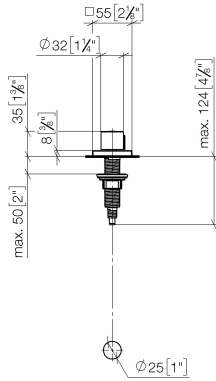

**Strainer waste with control handle - Brushed Champagne (22kt Gold)**

LOT

10 711 970

- control for single basin
- including adapter for Bowden cable

Not compatible with brushed stainless steel kitchen sinks 38 XXX 004-86.

Fits LOT

	Brushed Champagne (22kt Gold)	10 711 970-46
	Chrome	10 711 970-00
	Brushed Platinum	10 711 970-06
	Platinum	10 711 970-08
	Durabress (23kt Gold)	10 711 970-09
	Dark Chrome	10 711 970-19
	Brushed Durabress (23kt Gold)	10 711 970-28
	Matte Black	10 711 970-33
	Champagne (22kt Gold)	10 711 970-47
	Brushed Chrome	10 711 970-93
	Brushed Dark Platinum	10 711 970-99

10 711 970

mm [inches]

10 711 970

**Product version from 4/1/2025**

Parts for other finishes can be found here: Chrome

Strainer waste with control handle - Brushed Champagne (22kt Gold)

LOT

10 711 970

**Spare parts list**

**Product version from 4/1/2025**

No.	Item Number	Name	Quantity used	Delivery time
	09 20 97 030-46	handle	13	60