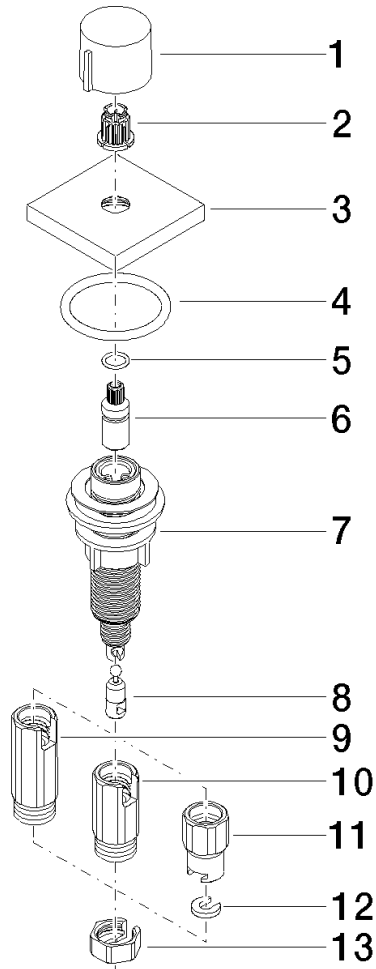

Fits LOT

	Brushed Champagne (22kt Gold)	10 711 970-46
	Chrome	10 711 970-00
	Brushed Platinum	10 711 970-06
	Platinum	10 711 970-08
	Durabress (23kt Gold)	10 711 970-09
	Dark Chrome	10 711 970-19
	Brushed Durabress (23kt Gold)	10 711 970-28
	Matte Black	10 711 970-33
	Champagne (22kt Gold)	10 711 970-47
	Brushed Chrome	10 711 970-93
	Brushed Dark Platinum	10 711 970-99

10 711 970

mm [inches]

10 711 970

**Product version from 4/1/2025**

Parts for other finishes can be found here: Chrome

Strainer waste with control handle - Brushed Champagne (22kt Gold)

LOT

10 711 970

**Spare parts list**

**Product version from 4/1/2025**

No.	Item Number	Name	Quantity used	Delivery time
	09 20 97 030-46	handle	13	60