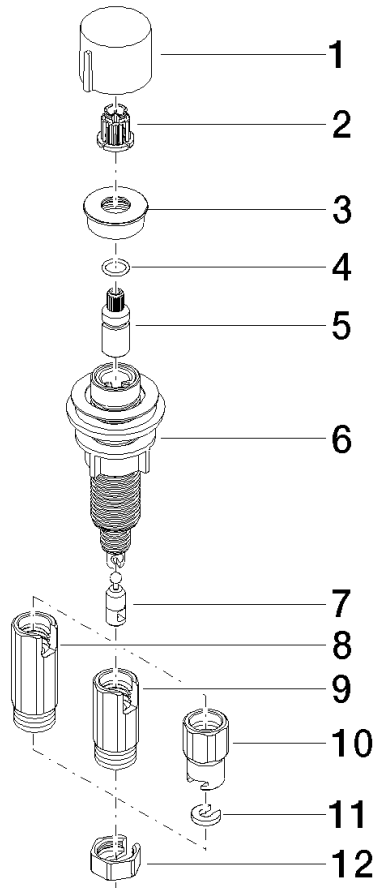

Strainer waste with control handle - Chrome

ELIO

10 712 970

- control for single basin
- including adapter for Bowden cable

Fits ELIO, ENO, MEM, META SQUARE, SYNC and TARA ULTRA

Fits: ELIO, MEM, ENO, SYNC, TARA ULTRA, META SQUARE

	Chrome	10 712 970-00
	Brushed Platinum	10 712 970-06
	Platinum	10 712 970-08
	Durabress (23kt Gold)	10 712 970-09
	Dark Chrome	10 712 970-19
	Brushed Durabress (23kt Gold)	10 712 970-28
	Matte Black	10 712 970-33
	Brushed Champagne (22kt Gold)	10 712 970-46
	Champagne (22kt Gold)	10 712 970-47
	Brushed Chrome	10 712 970-93
	Brushed Dark Platinum	10 712 970-99

10 712 970

mm [inches]

10 712 970

Parts for other finishes can be found here: Brushed Platinum

Strainer waste with control handle - Chrome

ELIO

10 712 970

Spare parts list

No.	Item Number	Name	Quantity used	Delivery time
	09 20 97 030-00	handle	12	10