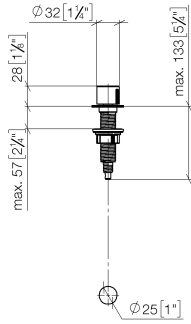

Strainer waste with control handle - Chrome

ELIO

10 712 970

- control for single basin
- including adapter for Bowden cable

Fits ELIO, ENO, MEM, META SQUARE, SYNC and TARA ULTRA

Fits: ELIO, MEM, ENO, SYNC, TARA ULTRA, META SQUARE

	Chrome	10 712 970-00
	Brushed Platinum	10 712 970-06
	Platinum	10 712 970-08
	Durabress (23kt Gold)	10 712 970-09
	Dark Chrome	10 712 970-19
	Brushed Durabress (23kt Gold)	10 712 970-28
	Matte Black	10 712 970-33
	Brushed Champagne (22kt Gold)	10 712 970-46
	Champagne (22kt Gold)	10 712 970-47
	Brushed Chrome	10 712 970-93
	Brushed Dark Platinum	10 712 970-99

10 712 970

mm [inches]

10 712 970

Parts for other finishes can be found here: Brushed Platinum

Strainer waste with control handle - Chrome

ELIO

10 712 970

Spare parts list