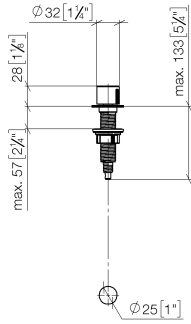

**Strainer waste with control handle - Brushed Platinum**

ELIO

10 712 970

- control for single basin
- including adapter for Bowden cable

Fits ELIO, ENO, MEM, META SQUARE, SYNC and TARA ULTRA

Fits: ELIO, MEM, ENO, SYNC, TARA ULTRA, META SQUARE

	Brushed Platinum	10 712 970-06
	Chrome	10 712 970-00
	Platinum	10 712 970-08
	Durabress (23kt Gold)	10 712 970-09
	Dark Chrome	10 712 970-19
	Brushed Durabress (23kt Gold)	10 712 970-28
	Matte Black	10 712 970-33
	Brushed Champagne (22kt Gold)	10 712 970-46
	Champagne (22kt Gold)	10 712 970-47
	Brushed Chrome	10 712 970-93
	Brushed Dark Platinum	10 712 970-99

10 712 970

mm [inches]

10 712 970

Parts for other  
finishes can be found  
here: [Chrome](#)

### Spare parts list

No.	Item Number	Name	Quantity used	Delivery time
	09 20 97 030-06	handle	12	10