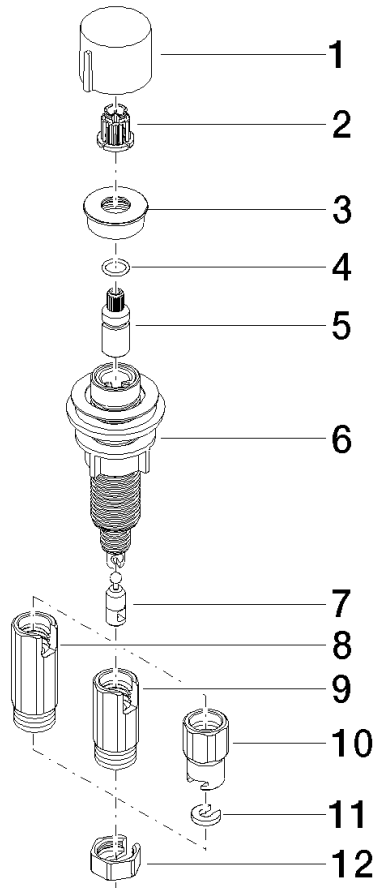

**Strainer waste with control handle - Brushed Platinum**

ELIO

10 712 970

- control for single basin
- including adapter for Bowden cable

Fits ELIO, ENO, MEM, META SQUARE, SYNC and TARA ULTRA

Fits: ELIO, MEM, ENO, SYNC, TARA ULTRA, META SQUARE

	Brushed Platinum	10 712 970-06
	Chrome	10 712 970-00
	Platinum	10 712 970-08
	Durabress (23kt Gold)	10 712 970-09
	Dark Chrome	10 712 970-19
	Brushed Durabress (23kt Gold)	10 712 970-28
	Matte Black	10 712 970-33
	Brushed Champagne (22kt Gold)	10 712 970-46
	Champagne (22kt Gold)	10 712 970-47
	Brushed Chrome	10 712 970-93
	Brushed Dark Platinum	10 712 970-99

10 712 970

mm [inches]

10 712 970

Parts for other  
finishes can be found  
here: [Chrome](#)

### Spare parts list

No.	Item Number	Name	Quantity used	Delivery time
	09 20 97 030-06	handle	12	10