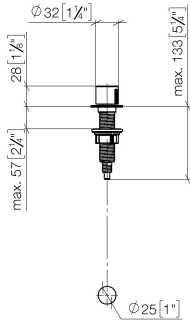

Strainer waste with control handle - Brushed Durabross (23kt Gold)

ELIO

10 712 970

- control for single basin
- including adapter for Bowden cable

Fits ELIO, ENO, MEM, META SQUARE, SYNC and TARA ULTRA

Fits: ELIO, MEM, ENO, SYNC, TARA ULTRA, META SQUARE

| | | |
|--|-------------------------------|---------------|
|  | Brushed Durabross (23kt Gold) | 10 712 970-28 |
|  | Chrome | 10 712 970-00 |
|  | Brushed Platinum | 10 712 970-06 |
|  | Platinum | 10 712 970-08 |
|  | Durabross (23kt Gold) | 10 712 970-09 |
|  | Dark Chrome | 10 712 970-19 |
|  | Matte Black | 10 712 970-33 |
|  | Brushed Champagne (22kt Gold) | 10 712 970-46 |
|  | Champagne (22kt Gold) | 10 712 970-47 |
|  | Brushed Chrome | 10 712 970-93 |
|  | Brushed Dark Platinum | 10 712 970-99 |

10 712 970

mm [inches]

10 712 970

Parts for other finishes can be found here: [Chrome](#)

Strainer waste with control handle - Brushed Durabrass (23kt Gold)

ELIO

10 712 970

Spare parts list