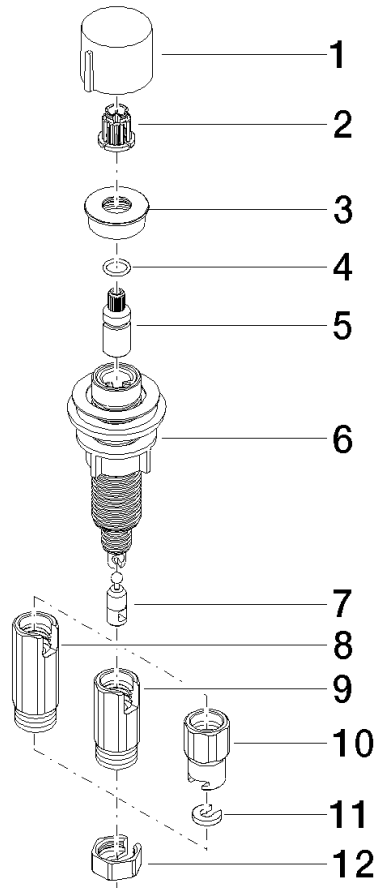

Strainer waste with control handle - Brushed Durabross (23kt Gold)

ELIO

10 712 970

- control for single basin
- including adapter for Bowden cable

Fits ELIO, ENO, MEM, META SQUARE, SYNC and TARA ULTRA

Fits: ELIO, MEM, ENO, SYNC, TARA ULTRA, META SQUARE

| | | |
|--|-------------------------------|---------------|
|  | Brushed Durabross (23kt Gold) | 10 712 970-28 |
|  | Chrome | 10 712 970-00 |
|  | Brushed Platinum | 10 712 970-06 |
|  | Platinum | 10 712 970-08 |
|  | Durabross (23kt Gold) | 10 712 970-09 |
|  | Dark Chrome | 10 712 970-19 |
|  | Matte Black | 10 712 970-33 |
|  | Brushed Champagne (22kt Gold) | 10 712 970-46 |
|  | Champagne (22kt Gold) | 10 712 970-47 |
|  | Brushed Chrome | 10 712 970-93 |
|  | Brushed Dark Platinum | 10 712 970-99 |

10 712 970

mm [inches]

10 712 970

Parts for other finishes can be found here: [Chrome](#)

Strainer waste with control handle - Brushed Durabrass (23kt Gold)

ELIO

10 712 970

Spare parts list

| No. | Item Number | Name | Quantity used | Delivery time |
|-----|-----------------|--------|---------------|---------------|
| | 09 20 97 030-28 | handle | 12 | 20 |