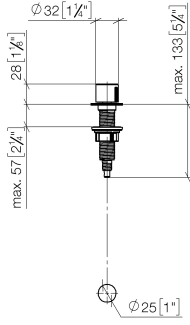

Strainer waste with control handle - Brushed Champagne (22kt Gold)

ELIO

10 712 970

- control for single basin
- including adapter for Bowden cable

Fits ELIO, ENO, MEM, META SQUARE, SYNC and TARA ULTRA

Fits: ELIO, MEM, ENO, SYNC, TARA ULTRA, META SQUARE

	Brushed Champagne (22kt Gold)	10 712 970-46
	Chrome	10 712 970-00
	Brushed Platinum	10 712 970-06
	Platinum	10 712 970-08
	Durabress (23kt Gold)	10 712 970-09
	Dark Chrome	10 712 970-19
	Brushed Durabress (23kt Gold)	10 712 970-28
	Matte Black	10 712 970-33
	Champagne (22kt Gold)	10 712 970-47
	Brushed Chrome	10 712 970-93
	Brushed Dark Platinum	10 712 970-99

10 712 970

mm [inches]

10 712 970

Parts for other finishes can be found here: [Chrome](#)

Strainer waste with control handle - Brushed Champagne (22kt Gold)

ELIO

10 712 970

Spare parts list