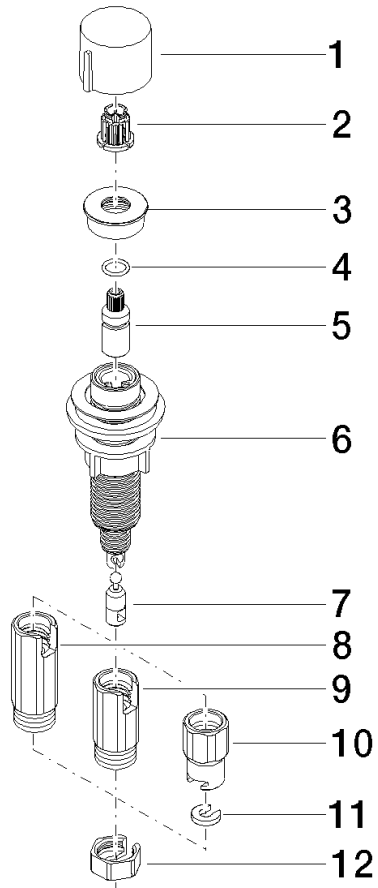

Strainer waste with control handle - Champagne (22kt Gold)

ELIO

10 712 970

- control for single basin
- including adapter for Bowden cable

Fits ELIO, ENO, MEM, META SQUARE, SYNC and TARA ULTRA

Fits: ELIO, MEM, ENO, SYNC, TARA ULTRA, META SQUARE

	Champagne (22kt Gold)	10 712 970-47
	Chrome	10 712 970-00
	Brushed Platinum	10 712 970-06
	Platinum	10 712 970-08
	Durabress (23kt Gold)	10 712 970-09
	Dark Chrome	10 712 970-19
	Brushed Durabress (23kt Gold)	10 712 970-28
	Matte Black	10 712 970-33
	Brushed Champagne (22kt Gold)	10 712 970-46
	Brushed Chrome	10 712 970-93
	Brushed Dark Platinum	10 712 970-99

10 712 970

mm [inches]

10 712 970

Parts for other finishes can be found here: [Chrome](#)

Strainer waste with control handle - Champagne (22kt Gold)

ELIO

10 712 970

Spare parts list

No.	Item Number	Name	Quantity used	Delivery time
	09 20 97 030-47	handle	12	60