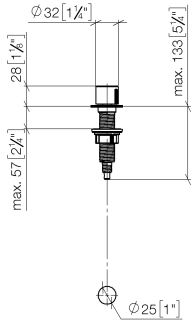

Strainer waste with control handle - Champagne (22kt Gold)

ELIO

10 712 970

- control for single basin
- including adapter for Bowden cable

Fits ELIO, ENO, MEM, META SQUARE, SYNC and TARA ULTRA

Fits: ELIO, MEM, ENO, SYNC, TARA ULTRA, META SQUARE

	Champagne (22kt Gold)	10 712 970-47
	Chrome	10 712 970-00
	Brushed Platinum	10 712 970-06
	Platinum	10 712 970-08
	Durabress (23kt Gold)	10 712 970-09
	Dark Chrome	10 712 970-19
	Brushed Durabress (23kt Gold)	10 712 970-28
	Matte Black	10 712 970-33
	Brushed Champagne (22kt Gold)	10 712 970-46
	Brushed Chrome	10 712 970-93
	Brushed Dark Platinum	10 712 970-99

10 712 970

mm [inches]

10 712 970

Parts for other finishes can be found here: [Chrome](#)

Strainer waste with control handle - Champagne (22kt Gold)

ELIO

10 712 970

Spare parts list