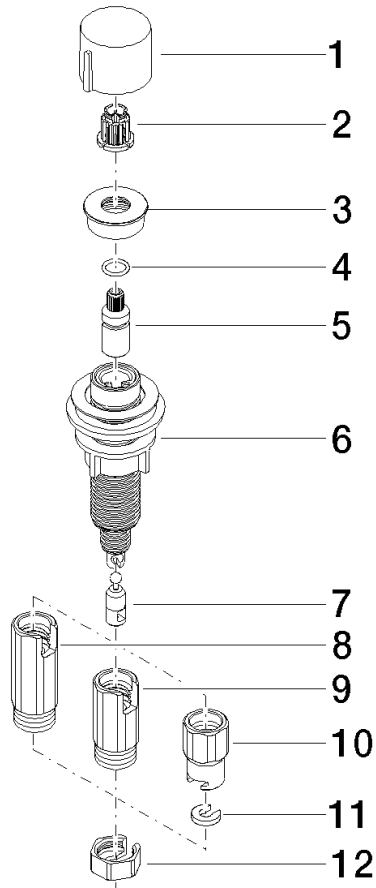

**Strainer waste with control handle - Brushed Dark Platinum**

ELIO

10 712 970

- control for single basin
- including adapter for Bowden cable

Fits ELIO, ENO, MEM, META SQUARE, SYNC and TARA ULTRA

Fits: ELIO, MEM, ENO, SYNC, TARA ULTRA, META SQUARE

	Brushed Dark Platinum	10 712 970-99
	Chrome	10 712 970-00
	Brushed Platinum	10 712 970-06
	Platinum	10 712 970-08
	Durabress (23kt Gold)	10 712 970-09
	Dark Chrome	10 712 970-19
	Brushed Durabress (23kt Gold)	10 712 970-28
	Matte Black	10 712 970-33
	Brushed Champagne (22kt Gold)	10 712 970-46
	Champagne (22kt Gold)	10 712 970-47
	Brushed Chrome	10 712 970-93

10 712 970

mm [inches]

10 712 970

Parts for other finishes can be found here: [Chrome](#)

### Spare parts list

No.	Item Number	Name	Quantity used	Delivery time
	09 20 97 030-99	handle	12	30