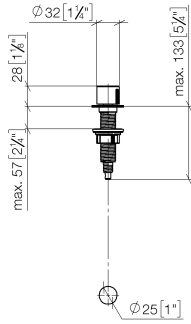

**Strainer waste with control handle - Brushed Dark Platinum**

ELIO

10 712 970

- control for single basin
- including adapter for Bowden cable

Fits ELIO, ENO, MEM, META SQUARE, SYNC and TARA ULTRA

Fits: ELIO, MEM, ENO, SYNC, TARA ULTRA, META SQUARE

	Brushed Dark Platinum	10 712 970-99
	Chrome	10 712 970-00
	Brushed Platinum	10 712 970-06
	Platinum	10 712 970-08
	Durabress (23kt Gold)	10 712 970-09
	Dark Chrome	10 712 970-19
	Brushed Durabress (23kt Gold)	10 712 970-28
	Matte Black	10 712 970-33
	Brushed Champagne (22kt Gold)	10 712 970-46
	Champagne (22kt Gold)	10 712 970-47
	Brushed Chrome	10 712 970-93

10 712 970

mm [inches]

10 712 970

Parts for other finishes can be found here: [Chrome](#)