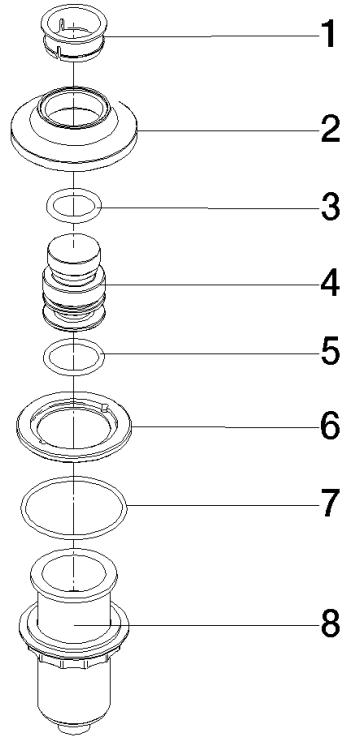

For more information go to www.insinkerator.com

	Dark Chrome	10 713 809-19
	Chrome	10 713 809-00
	Brushed Platinum	10 713 809-06
	Platinum	10 713 809-08
	Durabross (23kt Gold)	10 713 809-09
	Brushed Durabross (23kt Gold)	10 713 809-28
	Matte Black	10 713 809-33
	Brushed Champagne (22kt Gold)	10 713 809-46
	Champagne (22kt Gold)	10 713 809-47
	Brushed Chrome	10 713 809-93
	Brushed Dark Platinum	10 713 809-99

10 713 809 Product version from 7/1/2023

mm [inches]

10 713 809 Product version from 7/1/2023

Parts for other finishes can be found here: [Chrome](#)

Spare parts list

No.	Item Number	Name	Quantity used	Delivery time
1	09 28 10 141 90	sleeve	1	2
2	90 27 80 034 00-19	rosette	1	-
Spare part can no longer be ordered, please order the replacement item				
3	09 14 10 507 90	seal	1	2
4	90 21 33 052 00-19	Pushbutton	1	-
Spare part can no longer be ordered, please order the replacement item				
5	09 14 10 015 90	seal	1	2
6	90 24 01 033 00 90	ring	1	2
7	09 14 10 210 90	seal	1	2
8	04 30 01 186 00 90	sleeve	1	2