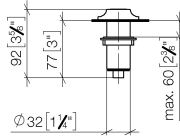

10 713 809 Product version from 7/1/2023

mm [inches]

10 713 809 Product version from 7/1/2023

Parts for other finishes can be found here: [Chrome](#)

Spare parts list

No.	Item Number	Name	Quantity used	Delivery time
1	09 28 10 141 90	sleeve	1	2
2	90 27 80 034 00-19	rosette	1	-
Spare part can no longer be ordered, please order the replacement item				
3	09 14 10 507 90	seal	1	2
4	90 21 33 052 00-19	Pushbutton	1	-
Spare part can no longer be ordered, please order the replacement item				
5	09 14 10 015 90	seal	1	2
6	90 24 01 033 00 90	ring	1	2
7	09 14 10 210 90	seal	1	2
8	04 30 01 186 00 90	sleeve	1	2