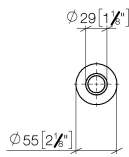

10 713 809 Product version from 7/1/2023

mm [inches]

10 713 809 Product version from 7/1/2023

Parts for other finishes can be found here: [Chrome](#)

Spare parts list

No.	Item Number	Name	Quantity used	Delivery time
1	09 28 10 141 90	sleeve	1	2
2	90 27 80 034 00-19	rosette	1	-
Spare part can no longer be ordered, please order the replacement item				
3	09 14 10 507 90	seal	1	2
4	90 21 33 052 00-19	Pushbutton	1	-
Spare part can no longer be ordered, please order the replacement item				
5	09 14 10 015 90	seal	1	2
6	90 24 01 033 00 90	ring	1	2
7	09 14 10 210 90	seal	1	2
8	04 30 01 186 00 90	sleeve	1	2