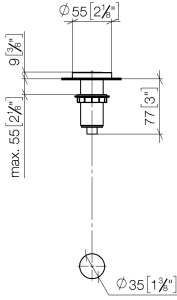

10 713 970

mm [inches]

10 713 970

Parts for other finishes can be found here: [Chrome](#)

AIR SWITCH Control button - Brushed Platinum

ELIO

10 713 970

Spare parts list

No.	Item Number	Name	Quantity used	Delivery time
	09 28 10 141 90	sleeve	8	2