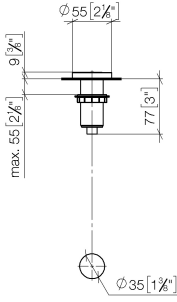

10 713 970

mm [inches]

10 713 970

Parts for other finishes can be found here: [Chrome](#)

AIR SWITCH Control button - Platinum

ELIO

10 713 970

Spare parts list

No.	Item Number	Name	Quantity used	Delivery time
	09 28 10 141 90	sleeve	8	2