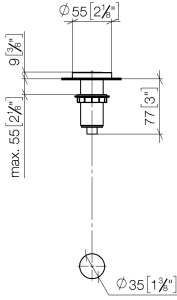

10 713 970

mm [inches]

10 713 970

Parts for other  
finishes can be found  
here: [Chrome](#)

AIR SWITCH Control button - Durabross (23kt Gold)

ELIO

10 713 970

**Spare parts list**

No.	Item Number	Name	Quantity used	Delivery time
	09 28 10 141 90	sleeve	8	2