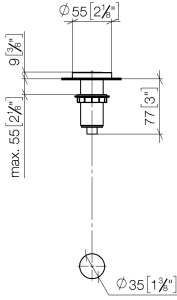

10 713 970

mm [inches]

10 713 970

Parts for other finishes can be found here: [Chrome](#)

AIR SWITCH Control button - Dark Chrome

ELIO

10 713 970

Spare parts list