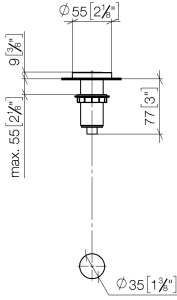

10 713 970

mm [inches]

10 713 970

Parts for other  
finishes can be found  
here: [Chrome](#)

AIR SWITCH Control button - Brushed Durabronz (23kt Gold)

ELIO

10 713 970

**Spare parts list**

No.	Item Number	Name	Quantity used	Delivery time
	09 28 10 141 90	sleeve	8	2