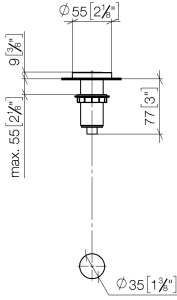

10 713 970

mm [inches]

10 713 970

Parts for other finishes can be found here: [Chrome](#)

AIR SWITCH Control button - Brushed Champagne (22kt Gold)

ELIO

10 713 970

Spare parts list

No.	Item Number	Name	Quantity used	Delivery time
	09 28 10 141 90	sleeve	8	2