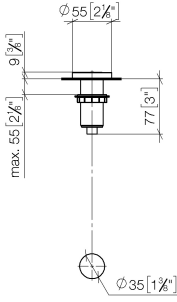

10 713 970

mm [inches]

10 713 970

Parts for other  
finishes can be found  
here: [Chrome](#)

### Spare parts list

No.	Item Number	Name	Quantity used	Delivery time
	09 28 10 141 90	sleeve	8	2