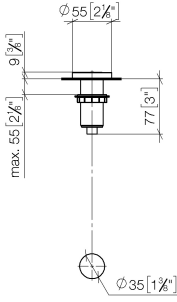

10 713 970

mm [inches]

10 713 970

Parts for other finishes can be found here: [Chrome](#)

### Spare parts list

No.	Item Number	Name	Quantity used	Delivery time
	09 28 10 141 90	sleeve	8	2