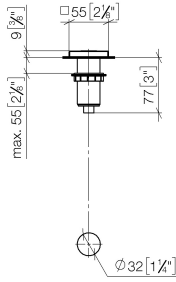

For more information go to www.insinkerator.com

Fits LOT

	Brushed Durabronz (23kt Gold)	10 714 970-28
	Chrome	10 714 970-00
	Brushed Platinum	10 714 970-06
	Platinum	10 714 970-08
	Durabronz (23kt Gold)	10 714 970-09
	Dark Chrome	10 714 970-19
	Brushed Champagne (22kt Gold)	10 714 970-46
	Champagne (22kt Gold)	10 714 970-47
	Brushed Chrome	10 714 970-93
	Brushed Dark Platinum	10 714 970-99

AIR SWITCH Control button - Brushed Durabronz (23kt Gold)

LOT

10 714 970

mm [inches]

10 714 970

Product version from 4/1/2025

Parts for other finishes can be found here: Chrome

AIR SWITCH Control button - Brushed Durabronz (23kt Gold)

LOT

10 714 970

Spare parts list

Product version from 4/1/2025

No.	Item Number	Name	Quantity used	Delivery time
	09 28 10 141 90	sleeve	8	2