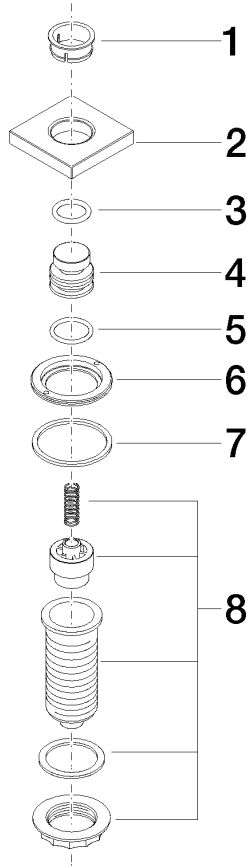

For more information go to www.insinkerator.com

Fits LOT

	Brushed Durabronz (23kt Gold)	10 714 970-28
	Chrome	10 714 970-00
	Brushed Platinum	10 714 970-06
	Platinum	10 714 970-08
	Durabronz (23kt Gold)	10 714 970-09
	Dark Chrome	10 714 970-19
	Brushed Champagne (22kt Gold)	10 714 970-46
	Champagne (22kt Gold)	10 714 970-47
	Brushed Chrome	10 714 970-93
	Brushed Dark Platinum	10 714 970-99

AIR SWITCH Control button - Brushed Durabronz (23kt Gold)

LOT

10 714 970

mm [inches]

10 714 970

Product version from 4/1/2025

Parts for other finishes can be found here: Chrome

AIR SWITCH Control button - Brushed Durabronz (23kt Gold)

LOT

10 714 970

Spare parts list

Product version from 4/1/2025

No.	Item Number	Name	Quantity used	Delivery time
	09 28 10 141 90	sleeve	8	2