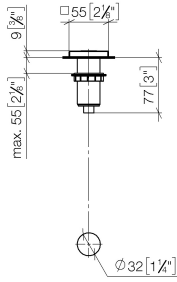

10 714 970

mm [inches]

10 714 970

Parts for other
finishes can be found
here: [Chrome](#)

AIR SWITCH Control button - Champagne (22kt Gold)

LOT

10 714 970

Spare parts list

No.	Item Number	Name	Quantity used	Delivery time
	09 28 10 141 90	sleeve	8	2