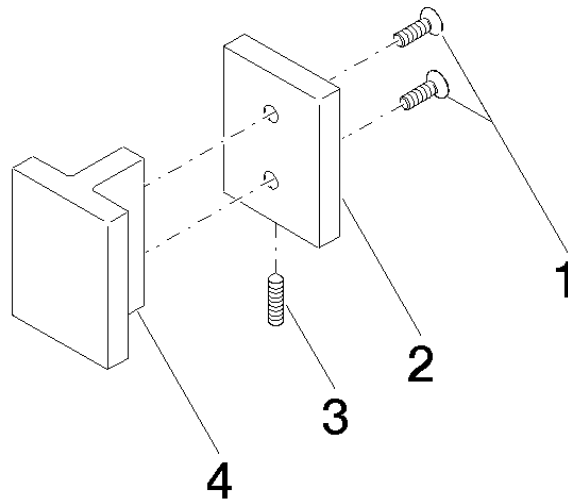

Door handle - Chrome

11 000 980

	Chrome	11 000 980-00
	Brushed Platinum	11 000 980-06
	Matte Black	11 000 980-33

Required miscellaneous

Attachment set for towel bar/tumbler mounting on one side 12 350 970 90

-

- for installation on glass tiles

Required miscellaneous

Attachment set for towel bar/tumbler mounting on two sides - 12 351 970 90

-

Door handle - Chrome

11 000 980

mm [inches]

Door handle - Chrome

11 000 980

Door handle - Chrome

11 000 980

Spare parts list

No.	Item Number	Name	Quantity used	Delivery time
	09 30 30 170 90	screw	5	2