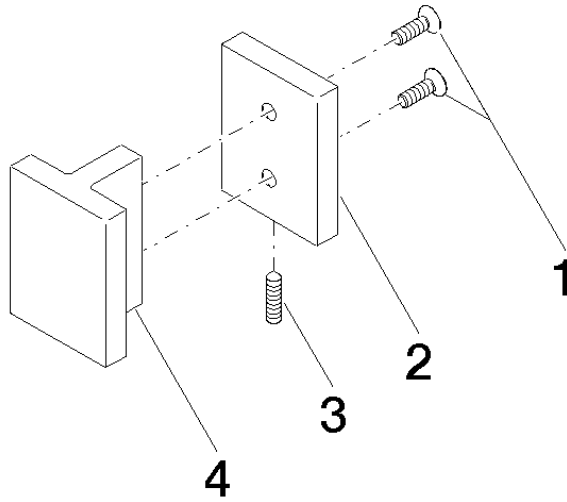

Door handle - Matte Black

11 000 980

	Matte Black	11 000 980-33
	Chrome	11 000 980-00
	Brushed Platinum	11 000 980-06

Required miscellaneous

Attachment set for towel bar/tumbler mounting on one side 12 350 970 90

-

- for installation on glass tiles

Required miscellaneous

Attachment set for towel bar/tumbler mounting on two sides - 12 351 970 90

-

Door handle - Matte Black

11 000 980

mm [inches]

Door handle - Matte Black

11 000 980

Door handle - Matte Black

11 000 980

Spare parts list

No.	Item Number	Name	Quantity used	Delivery time
	09 30 30 170 90	screw	5	2