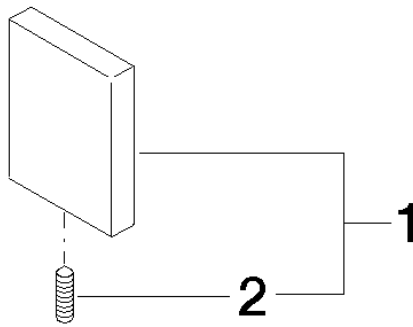

Cover - Matte Black

11 001 980

Cover - Matte Black

11 001 980

Cover - Matte Black

11 001 980

mm [inches]

Cover - Matte Black

11 001 980

Cover - Matte Black

11 001 980

Spare parts list

No.	Item Number	Name	Quantity used	Delivery time
	04 31 11 113 00 90	pin	1	2