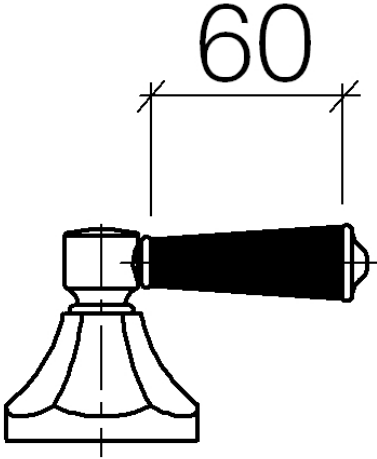

MADISON Lever insert - Chrome

MADISON

11 170 370

- for basin fittings

NOTE: Mixers are supplied without lever inserts.
Please order the lever inserts separately!

	Chrome	11 170 370-00
	Gold (23.9kt)	11 170 370-01
	Brushed Platinum	11 170 370-06
	Platinum	11 170 370-08
	Durabrand (23kt Gold)	11 170 370-09
	white	11 170 370-12
	black	11 170 370-13
	Brushed Durabrand (23kt Gold)	11 170 370-28
	Brushed Dark Platinum	11 170 370-99

11 170 370

MADISON Lever insert - Chrome

MADISON

11 170 370

Parts for other
finishes can be found
here: [Gold \(23.9kt\)](#)

11 170 370

Spare parts list