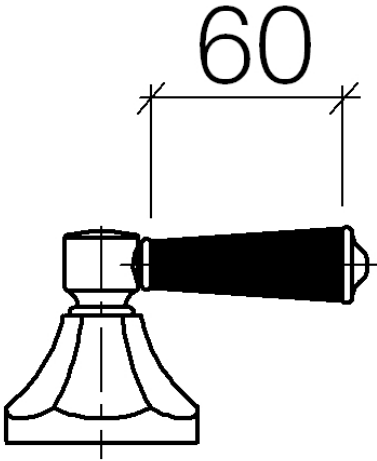

11 170 370

- for basin fittings

NOTE: Mixers are supplied without lever inserts.  
Please order the lever inserts separately!

	Brushed Durabron (23kt Gold)	11 170 370-28
	Chrome	11 170 370-00
	Gold (23.9kt)	11 170 370-01
	Brushed Platinum	11 170 370-06
	Platinum	11 170 370-08
	Durabron (23kt Gold)	11 170 370-09
	white	11 170 370-12
	black	11 170 370-13
	Brushed Dark Platinum	11 170 370-99

## MADISON Lever insert - Brushed Durabronz (23kt Gold)

MADISON

11 170 370

Parts for other  
finishes can be found  
here: [Chrome](#)

11 170 370