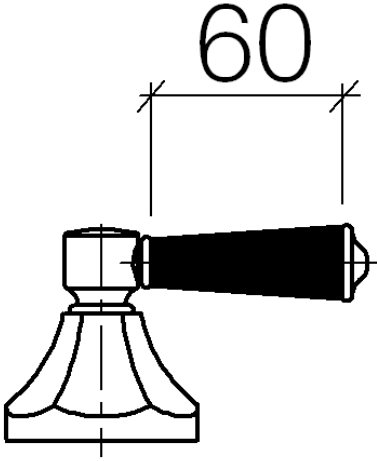

11 170 370

- for basin fittings

NOTE: Mixers are supplied without lever inserts.  
Please order the lever inserts separately!

	Brushed Dark Platinum	11 170 370-99
	Chrome	11 170 370-00
	Gold (23.9kt)	11 170 370-01
	Brushed Platinum	11 170 370-06
	Platinum	11 170 370-08
	Durabress (23kt Gold)	11 170 370-09
	white	11 170 370-12
	black	11 170 370-13
	Brushed Durabress (23kt Gold)	11 170 370-28

## MADISON Lever insert - Brushed Dark Platinum

MADISON

11 170 370

Parts for other  
finishes can be found  
here: [Chrome](#)

11 170 370