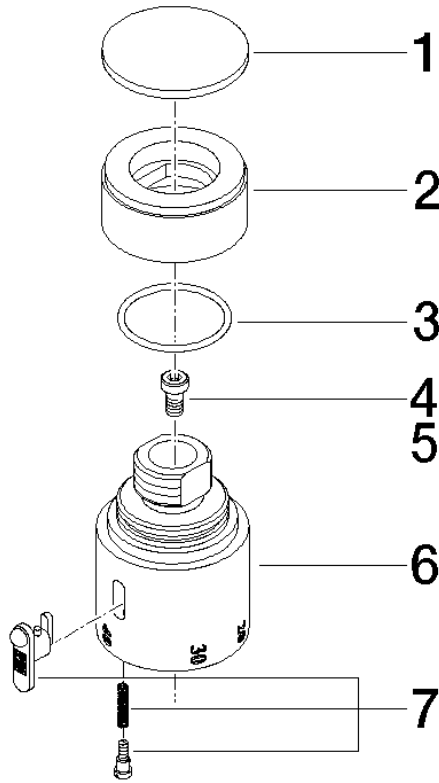

# Temperature control handle - Chrome

MADISON

11 420 220

	Chrome	11 420 220-00
	Brushed Platinum	11 420 220-06
	Platinum	11 420 220-08
	Durabress (23kt Gold)	11 420 220-09

## Temperature control handle - Chrome

---

MADISON

11 420 220

11 420 220

11 420 220

Parts for other  
finishes can be found  
here: [Brushed](#)  
[Platinum](#)

## Temperature control handle - Chrome

MADISON

11 420 220

### Spare parts list

No.	Item Number	Name	Quantity used	Delivery time
	09 14 10 040 90	seal	4	2