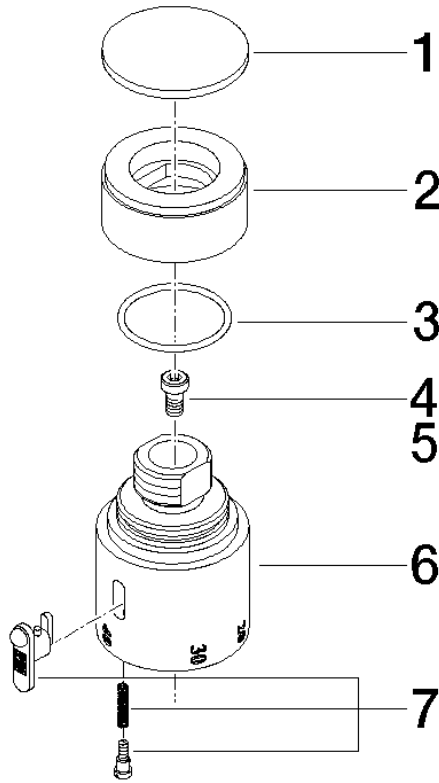

# Temperature control handle - Brushed Platinum

MADISON

11 420 220

	Brushed Platinum	11 420 220-06
	Chrome	11 420 220-00
	Platinum	11 420 220-08
	Durabronze (23kt Gold)	11 420 220-09

## Temperature control handle - Brushed Platinum

---

MADISON

11 420 220

11 420 220

11 420 220

Parts for other  
finishes can be found  
here: [Chrome](#)

## Temperature control handle - Brushed Platinum

MADISON

11 420 220

### Spare parts list

No.	Item Number	Name	Quantity used	Delivery time
	09 14 10 040 90	seal	4	2