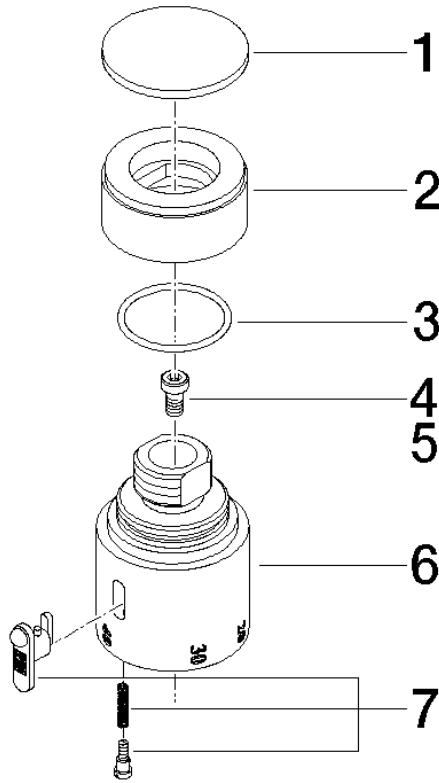

Temperature control handle - Platinum

MADISON

11 420 220

	Platinum	11 420 220-08
	Chrome	11 420 220-00
	Brushed Platinum	11 420 220-06
	Durabress (23kt Gold)	11 420 220-09

## Temperature control handle - Platinum

---

MADISON

11 420 220

11 420 220

11 420 220

Parts for other finishes can be found here: [Chrome](#)

## Temperature control handle - Platinum

MADISON

11 420 220

### Spare parts list

No.	Item Number	Name	Quantity used	Delivery time
	09 14 10 040 90	seal	4	2