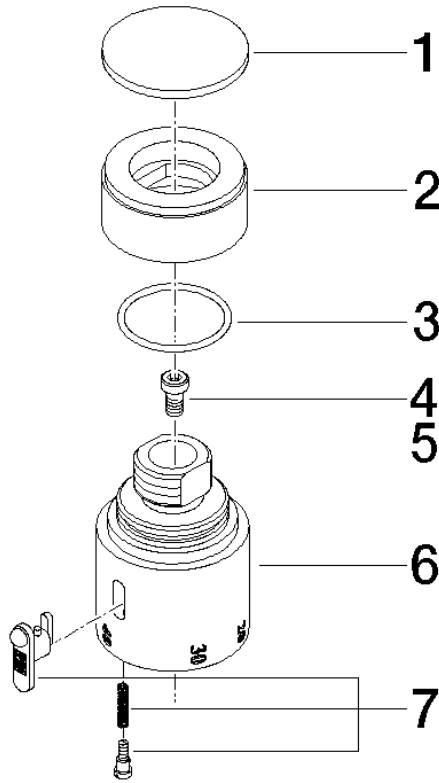

Temperature control handle - Durabronz (23kt Gold)

MADISON

11 420 220

	Durabronz (23kt Gold)	11 420 220-09
	Chrome	11 420 220-00
	Brushed Platinum	11 420 220-06
	Platinum	11 420 220-08

Temperature control handle - Durabronze (23kt Gold)

MADISON

11 420 220

11 420 220

11 420 220

Parts for other
finishes can be found
here: [Chrome](#)

Temperature control handle - Durabronze (23kt Gold)

MADISON

11 420 220

Spare parts list

No.	Item Number	Name	Quantity used	Delivery time
	09 14 10 040 90	seal	4	2