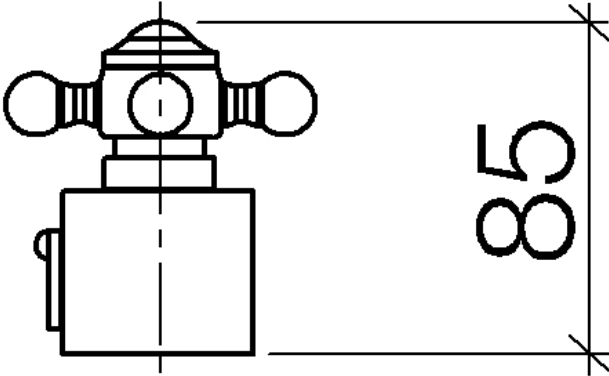

## MADISON Temperature control handle - Brushed Platinum

---

MADISON

11 420 360

11 420 360

11 420 360

Parts for other finishes can be found here: [Chrome](#)

MADISON Temperature control handle - Brushed Platinum

MADISON

11 420 360

**Spare parts list**

No.	Item Number	Name	Quantity used	Delivery time
	09 20 36 005-06	handle	11	10