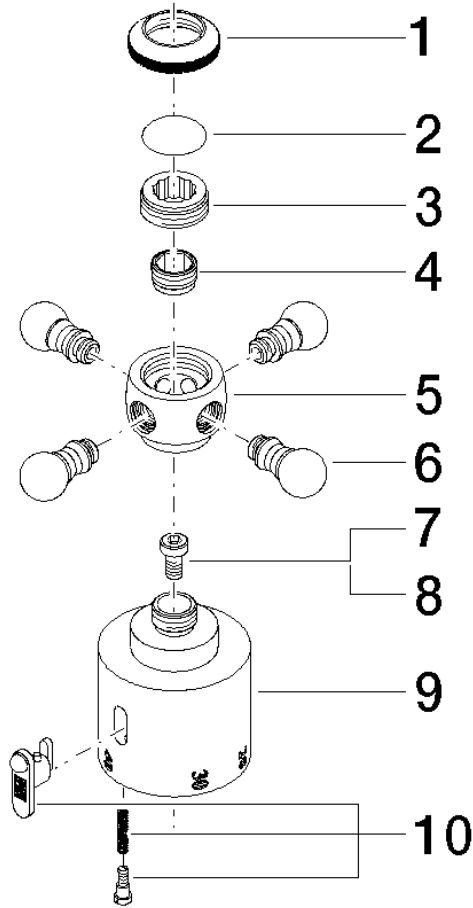

## MADISON Temperature control handle - Brushed Platinum

---

MADISON

11 420 360

11 420 360

11 420 360

Parts for other finishes can be found here: [Chrome](#)

MADISON Temperature control handle - Brushed Platinum

MADISON

11 420 360

**Spare parts list**

No.	Item Number	Name	Quantity used	Delivery time
	09 20 36 005-06	handle	11	10