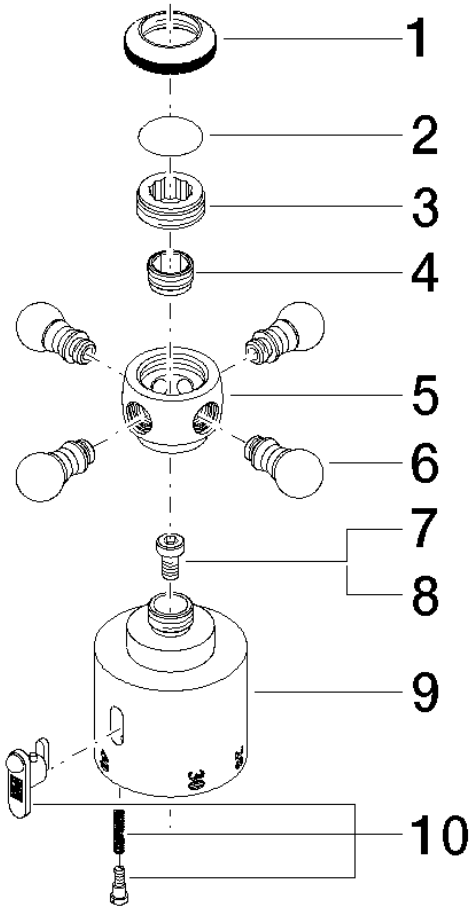

MADISON Temperature control handle - Brushed Platinum

MADISON

11 420 360

11 420 360

11 420 360

Parts for other finishes can be found here: [Chrome](#)

Spare parts list

No.	Item Number	Name	Quantity used	Delivery time
1	09 20 36 005-06	handle	1	10
2	09 26 01 016 90	accessories	1	2
3	09 20 83 006 90	handle	1	2
4	09 24 03 119 90	nipple	1	2
6	09 20 36 004-06	handle	4	10
7	90 30 30 027 00 90	screw	1	2
8	09 30 33 004 90	screw	1	2
10	90 21 33 020 00 90	handle	1	2