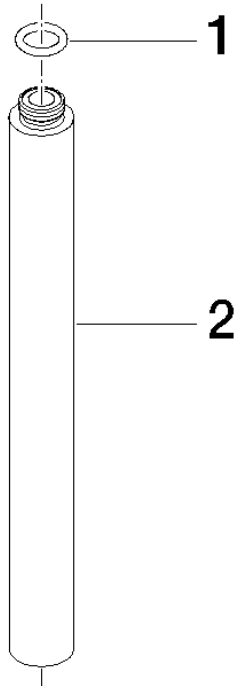

Extension for shower with fixed riser 200 mm - Brushed Platinum

IMO

12 120 970

	Brushed Platinum	12 120 970-06
	Brushed Light Gold	12 120 970-27

Fits: IMO, LULU, MADISON, MEM, TARA,
CL.1, LISSÉ, VAIA, META, CYO

Extension for shower with fixed riser 200 mm - Brushed Platinum

IMO

12 120 970

12 120 970

mm [inches]

12 120 970

Product version from 6/1/2024

Parts for other
finishes can be found
here: Brushed Light
Gold

Extension for shower with fixed riser 200 mm - Brushed Platinum

IMO

12 120 970

Spare parts list

Product version from 6/1/2024

No.	Item Number	Name	Quantity used	Delivery time
	90 14 10 011 00 90	seal	2	2