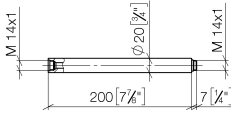

Extension for shower with fixed riser 200 mm - Brushed Platinum

IMO

12 120 970

	Brushed Platinum	12 120 970-06
	Brushed Light Gold	12 120 970-27

Fits: IMO, LULU, MADISON, MEM, TARA,
CL.1, LISSÉ, VAIA, META, CYO

Extension for shower with fixed riser 200 mm - Brushed Platinum

IMO

12 120 970

12 120 970

mm [inches]

12 120 970

Product version from 6/1/2024

Parts for other
finishes can be found
here: Brushed Light
Gold

Extension for shower with fixed riser 200 mm - Brushed Platinum

IMO

12 120 970

Spare parts list

Product version from 6/1/2024

No.	Item Number	Name	Quantity used	Delivery time
	90 14 10 011 00 90	seal	2	2