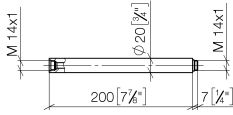

Extension for shower with fixed riser 200 mm - Platinum

12 120 970 Product version from 6/1/2024

	Platinum	12 120 970-08
	Brushed Light Gold	12 120 970-27

Extension for shower with fixed riser 200 mm - Platinum

12 120 970 Product version from 6/1/2024

Extension for shower with fixed riser 200 mm - Platinum

12 120 970 Product version from 6/1/2024

mm [inches]

Extension for shower with fixed riser 200 mm - Platinum