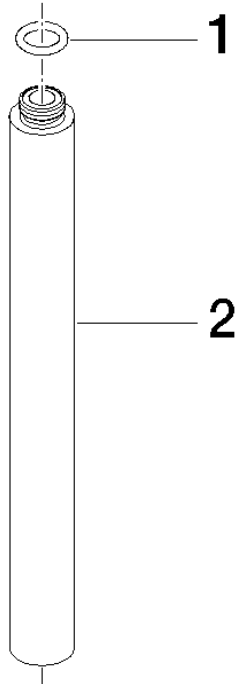

Extension for shower with fixed riser 200 mm - Platinum

12 120 970 Product version from 6/1/2024

	Platinum	12 120 970-08
	Brushed Light Gold	12 120 970-27

Extension for shower with fixed riser 200 mm - Platinum

12 120 970 Product version from 6/1/2024

Extension for shower with fixed riser 200 mm - Platinum

12 120 970 Product version from 6/1/2024

mm [inches]

Extension for shower with fixed riser 200 mm - Platinum

12 120 970 Product version from 6/1/2024

Parts for other
finishes can be found
here: [Brushed Light
Gold](#)

Spare parts list

No.	Item Number	Name	Quantity used	Delivery time
1	90 14 10 011 00 90	seal	1	2
2	09 24 04 180-08	extension	1	60