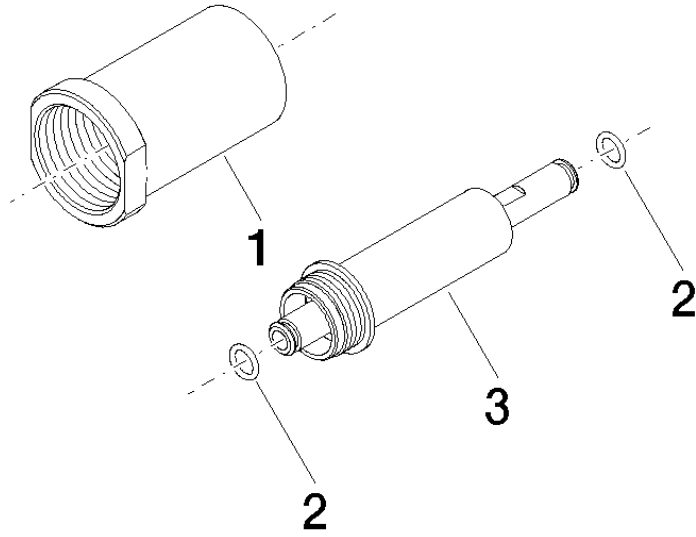

Extension 25 mm -

12 179 970 90

Extension 25 mm -

12 179 970 90

for wall mounting 35 003 970 90

Can only be combined with exposed trim parts 36
804 661-FF.

Extension 25 mm -

12 179 970 90

mm [inches]

Extension 25 mm -

12 179 970 90

Extension 25 mm -

12 179 970 90

Spare parts list

No.	Item Number	Name	Quantity used	Delivery time
	09 21 02 129 90	sleeve	4	60